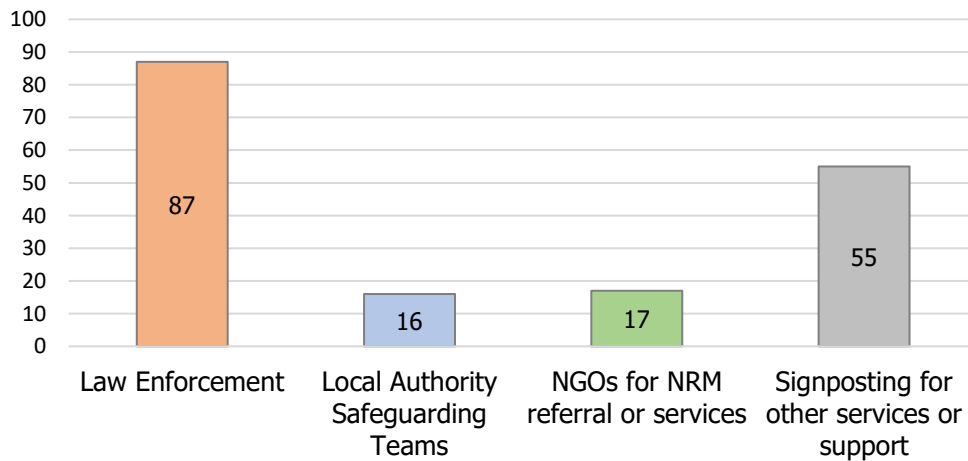

Non-Substantive (wrong number, hang ups, inaudible connection)

620 Potential Modern Slavery Victims Indicated

Types of Exploitation in Modern Slavery Cases

Types of Exploitation in Modern Slavery Cases	
Human Trafficking for Sexual Exploitation	29
Human Trafficking for Non-Sexual Exploitation	20
Slavery/Servitude	27
Forced Labour	54
Various Forms	14
Unknown	21
Number of Modern Slavery Cases	165

**modern
slavery
helpline**

Caller Proximity to Potential Victim(s) in Modern Slavery Cases

Unknown proximity
1%

Proximity of Caller to Potential Victim(s) in Modern Slavery Cases	
Victim self-report	28
Direct contact with victim	73
Indirect contact with victim	27
Observation of suspicious activity	36
Unknown proximity	1
Total Modern Slavery Cases	165

175 Referrals and Signposts

Referrals and Signposts

Disclaimer: This report represents a summary of the calls received into the UK-wide Modern Slavery Helpline and Resource Centre between 10 October 2016 and 31 December 2016. It is not intended to provide a comprehensive assessment of modern slavery in the UK. The number of potential modern slavery cases and victims indicated are based on the information provided to the helpline at the time of the contact. The Helpline does not corroborate or seek to prove the information provided.