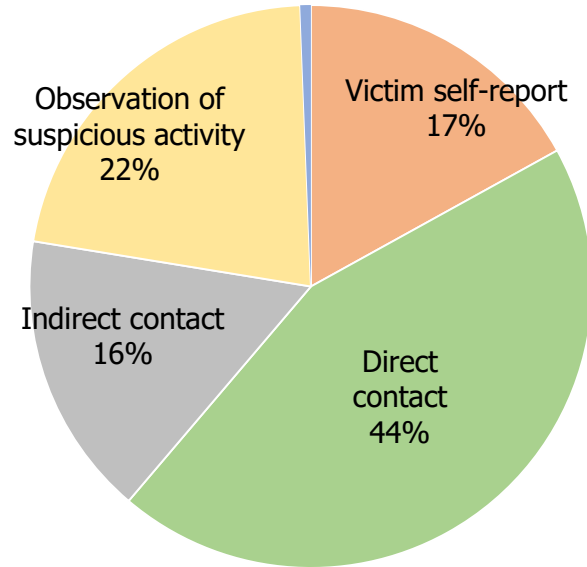

**modern
slavery
helpline**

October – December 2016 Statistics

468 Calls into the helpline - 08000 121 700

13 Online Reports - www.modernslaveryhelpline.org

349 Cases | **165** Cases of Modern Slavery

Types of Cases

Modern Slavery (one or more indicators of modern slavery identified)

Non-Modern Slavery (other crimes, vulnerabilities, needs, risks)

General Information (media, info about helpline, general Qs about MS in the UK)

Non-Substantive (wrong number, hang ups, inaudible connection)

620 Potential Modern Slavery Victims Indicated

Types of Exploitation in Modern Slavery Cases

Types of Exploitation in Modern Slavery Cases	
Human Trafficking for Sexual Exploitation	29
Human Trafficking for Non-Sexual Exploitation	20
Slavery/Servitude	27
Forced Labour	54
Various Forms	14
Unknown	21
Number of Modern Slavery Cases	165

**modern
slavery
helpline**

Caller Proximity to Potential Victim(s) in Modern Slavery Cases

Unknown proximity
1%

Proximity of Caller to Potential Victim(s) in Modern Slavery Cases	
Victim self-report	28
Direct contact with victim	73
Indirect contact with victim	27
Observation of suspicious activity	36
Unknown proximity	1
Total Modern Slavery Cases	165