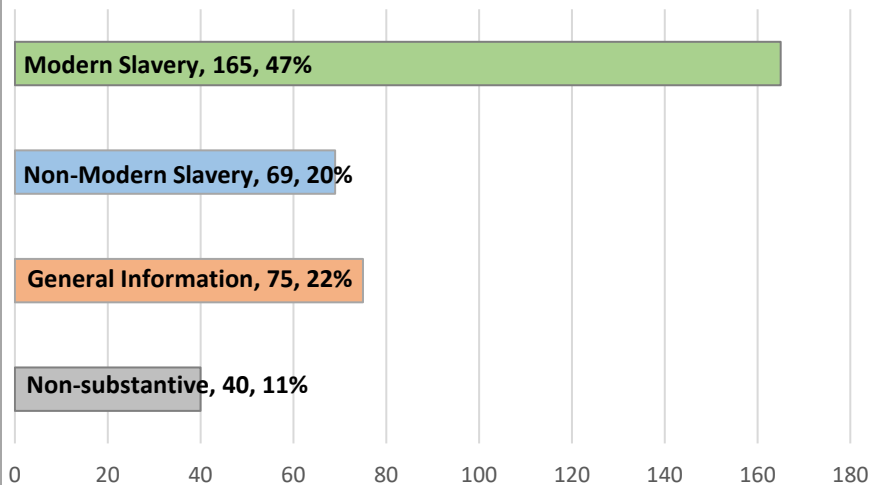

**modern
slavery
helpline**

October – December 2016 Statistics

468 Calls into the helpline - 08000 121 700

13 Online Reports - www.modernslaveryhelpline.org

349 Cases | **165** Cases of Modern Slavery

Types of Cases

Modern Slavery (one or more indicators of modern slavery identified)

Non-Modern Slavery (other crimes, vulnerabilities, needs, risks)

General Information (media, info about helpline, general Qs about MS in the UK)

Non-Substantive (wrong number, hang ups, inaudible connection)

620 Potential Modern Slavery Victims Indicated

Types of Exploitation in Modern Slavery Cases

Types of Exploitation in Modern Slavery Cases	
Human Trafficking for Sexual Exploitation	29
Human Trafficking for Non-Sexual Exploitation	20
Slavery/Servitude	27
Forced Labour	54
Various Forms	14
Unknown	21
Number of Modern Slavery Cases	165

**modern
slavery
helpline**

Caller Proximity to Potential Victim(s) in Modern Slavery Cases

Unknown proximity
1%

Proximity of Caller to Potential Victim(s) in Modern Slavery Cases	
Victim self-report	28
Direct contact with victim	73
Indirect contact with victim	27
Observation of suspicious activity	36
Unknown proximity	1
Total Modern Slavery Cases	165