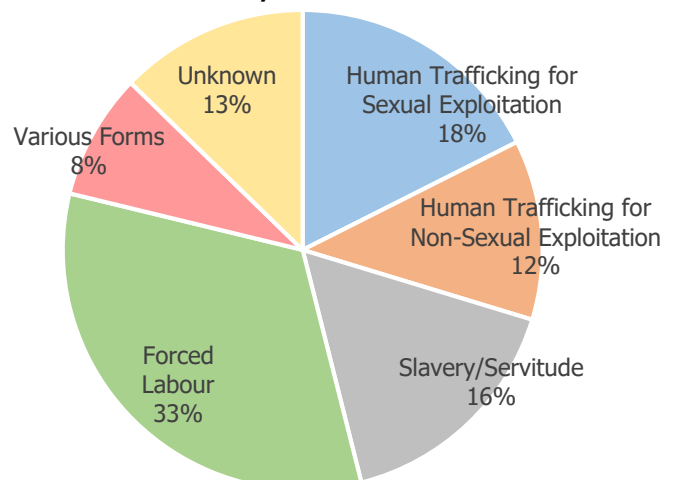

**modern
slavery
helpline**

October – December 2016 Statistics

468 Calls into the helpline - 08000 121 700

13 Online Reports - www.modernslaveryhelpline.org

349 Cases | **165** Cases of Modern Slavery

Types of Cases

Modern Slavery (one or more indicators of modern slavery identified)

Non-Modern Slavery (other crimes, vulnerabilities, needs, risks)

General Information (media, info about helpline, general Qs about MS in the UK)

Non-Substantive (wrong number, hang ups, inaudible connection)

620 Potential Modern Slavery Victims Indicated

Types of Exploitation in Modern Slavery Cases

Types of Exploitation in Modern Slavery Cases	
Human Trafficking for Sexual Exploitation	29
Human Trafficking for Non-Sexual Exploitation	20
Slavery/Servitude	27
Forced Labour	54
Various Forms	14
Unknown	21
Number of Modern Slavery Cases	165

**modern
slavery
helpline**

Caller Proximity to Potential Victim(s) in Modern Slavery Cases

Unknown proximity
1%

Proximity of Caller to Potential Victim(s) in Modern Slavery Cases	
Victim self-report	28
Direct contact with victim	73
Indirect contact with victim	27
Observation of suspicious activity	36
Unknown proximity	1
Total Modern Slavery Cases	165