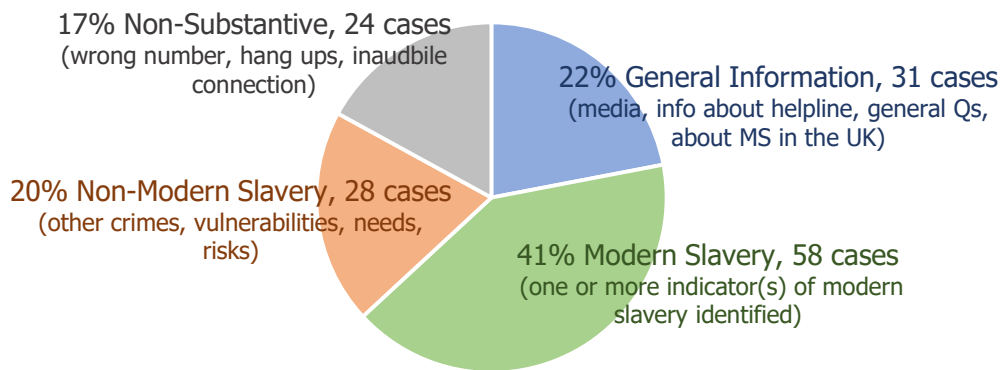

**modern  
slavery  
helpline**

# January 2017

**163** Calls into the helpline – 08000 121 700

**24** Online Reports - [www.modernslaveryhelpline.org](http://www.modernslaveryhelpline.org)

**141** Cases | **58** Cases of Modern Slavery

## Types of Cases

**109** Potential Victims of Modern Slavery Indicated

**101** Referrals and Signposts

## Referrals and Signposts

**Disclaimer:** This report represents a summary of the calls received into the UK-wide Modern Slavery Helpline and Resource Centre between 01 January 2017 and 31 January 2017. It is not intended to provide a comprehensive assessment of modern slavery in the UK. The number of potential modern slavery cases and victims indicated are based on the information provided to the helpline at the time of the contact. The Helpline does not corroborate or seek to prove the information provided.