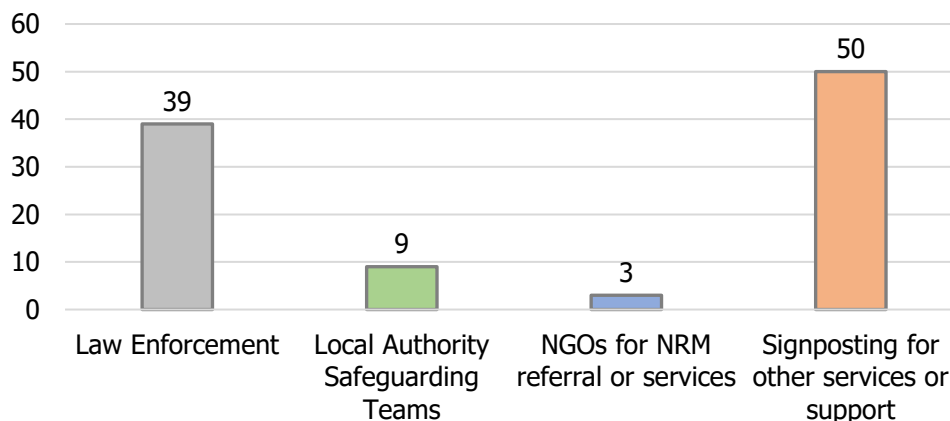

# January 2017

**163** Calls into the helpline – 08000 121 700

**24** Online Reports - [www.modernslaveryhelpline.org](http://www.modernslaveryhelpline.org)

**141** Cases | **58** Cases of Modern Slavery

## Types of Cases

**109** Potential Victims of Modern Slavery Indicated

**101** Referrals and Signposts

## Referrals and Signposts

**Disclaimer:** This report represents a summary of the calls received into the UK-wide Modern Slavery Helpline and Resource Centre between 01 January 2017 and 31 January 2017. It is not intended to provide a comprehensive assessment of modern slavery in the UK. The number of potential modern slavery cases and victims indicated are based on the information provided to the helpline at the time of the contact. The Helpline does not corroborate or seek to prove the information provided.