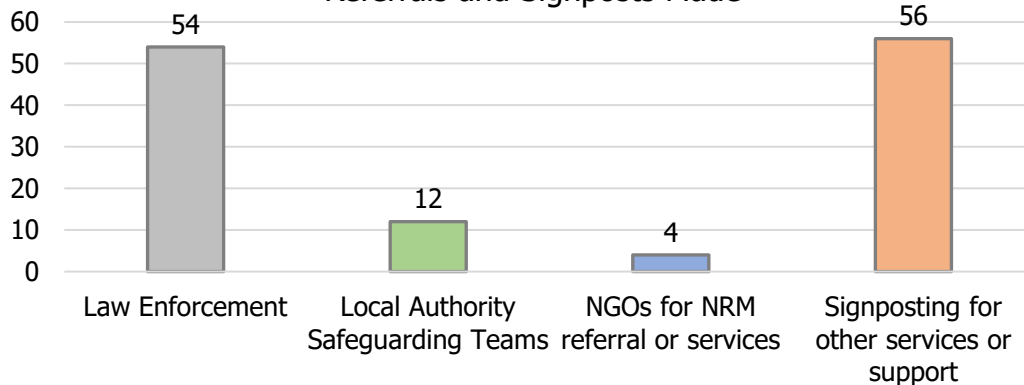

**modern
slavery
helpline**

February 2017

164 Calls into the helpline – 08000 121 700

38 Online Reports - www.modernslaveryhelpline.org

155 Cases | **67** Cases of Modern Slavery

Types of Cases

192 Potential Victims of Modern Slavery Indicated

126 Referrals and Signposts

Referrals and Signposts Made

Disclaimer: This report represents a summary of the calls received into the UK-wide Modern Slavery Helpline and Resource Centre between 01 February 2017 and 28 February 2017. It is not intended to provide a comprehensive assessment of modern slavery in the UK. The number of potential modern slavery cases and victims indicated are based on the information provided to the helpline at the time of the contact. The Helpline does not corroborate or seek to prove the information provided.