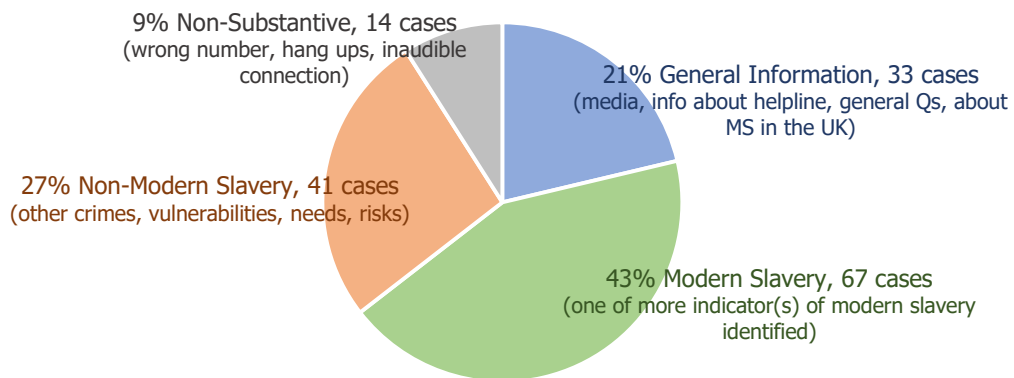

**modern
slavery
helpline**

February 2017

164 Calls into the helpline – 08000 121 700

38 Online Reports - www.modernslaveryhelpline.org

155 Cases | **67** Cases of Modern Slavery

Types of Cases

192 Potential Victims of Modern Slavery Indicated

126 Referrals and Signposts

Referrals and Signposts Made

Disclaimer: This report represents a summary of the calls received into the UK-wide Modern Slavery Helpline and Resource Centre between 01 February 2017 and 28 February 2017. It is not intended to provide a comprehensive assessment of modern slavery in the UK. The number of potential modern slavery cases and victims indicated are based on the information provided to the helpline at the time of the contact. The Helpline does not corroborate or seek to prove the information provided.