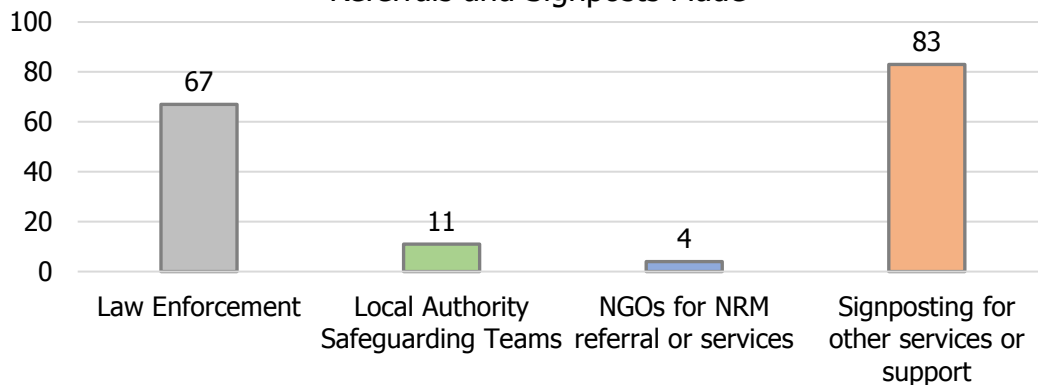

**modern
slavery
helpline**

March 2017

252 Calls into the helpline – 08000 121 700

50 Online Reports - www.modernslaveryhelpline.org

221 Cases | **82** Cases of Modern Slavery

Types of Cases

444 Potential Victims of Modern Slavery Indicated

165 Referrals and Signposts

Referrals and Signposts Made

Disclaimer: This report represents a summary of the calls received into the UK-wide Modern Slavery Helpline and Resource Centre between 01 March 2017 and 31 March 2017. It is not intended to provide a comprehensive assessment of modern slavery in the UK. The number of potential modern slavery cases and victims indicated are based on the information provided to the helpline at the time of the contact. The Helpline does not corroborate or seek to prove the information provided.