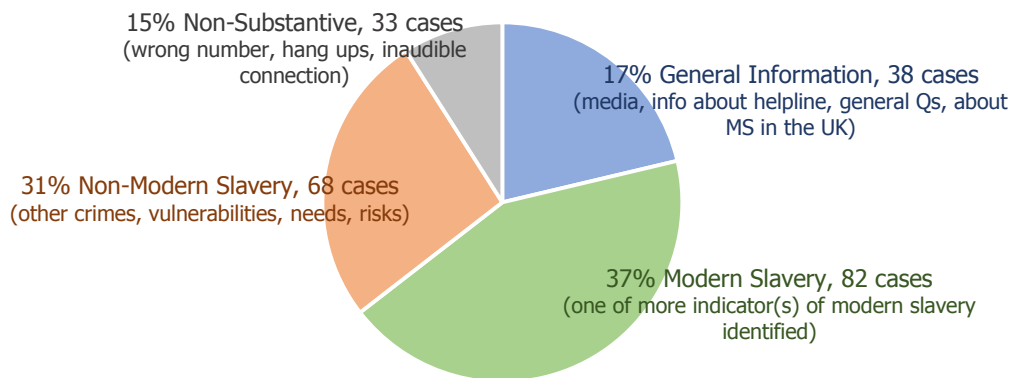

**modern
slavery
helpline**

March 2017

252 Calls into the helpline – 08000 121 700

50 Online Reports - www.modernslaveryhelpline.org

221 Cases | **82** Cases of Modern Slavery

Types of Cases

444 Potential Victims of Modern Slavery Indicated

165 Referrals and Signposts

Referrals and Signposts Made

Disclaimer: This report represents a summary of the calls received into the UK-wide Modern Slavery Helpline and Resource Centre between 01 March 2017 and 31 March 2017. It is not intended to provide a comprehensive assessment of modern slavery in the UK. The number of potential modern slavery cases and victims indicated are based on the information provided to the helpline at the time of the contact. The Helpline does not corroborate or seek to prove the information provided.