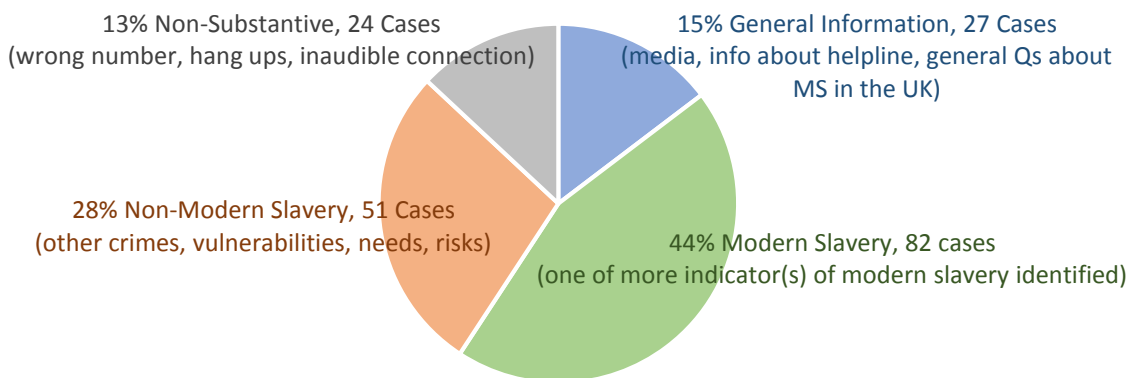

**modern
slavery
helpline**

April 2017

250 Calls into the helpline – 08000 121 700

34 Online Reports – www.modernslaveryhelpline.org

184 Cases

82 Cases of Modern Slavery

Types of Cases

223 Potential Victims of Modern Slavery Indicated

138 Referrals and Signposts

Referrals and Signposts

Disclaimer: This report represents a summary of the calls received into the UK-wide Modern Slavery Helpline and Resource Centre between 01 April 2017 and 30 April 2017. It is not intended to provide a comprehensive assessment of modern slavery in the UK. The number of potential modern slavery cases and victims indicated are based on the information provided to the helpline at the time of the contact. The Helpline does not corroborate or seek to prove the information provided.