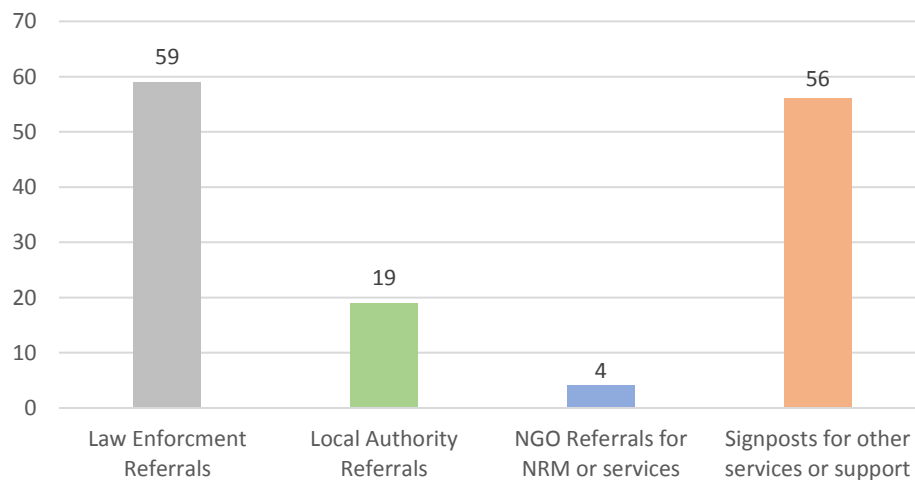

**modern
slavery
helpline**

April 2017

250 Calls into the helpline – 08000 121 700

34 Online Reports – www.modernslaveryhelpline.org

184 Cases

82 Cases of Modern Slavery

Types of Cases

223 Potential Victims of Modern Slavery Indicated

138 Referrals and Signposts

Referrals and Signposts

Disclaimer: This report represents a summary of the calls received into the UK-wide Modern Slavery Helpline and Resource Centre between 01 April 2017 and 30 April 2017. It is not intended to provide a comprehensive assessment of modern slavery in the UK. The number of potential modern slavery cases and victims indicated are based on the information provided to the helpline at the time of the contact. The Helpline does not corroborate or seek to prove the information provided.