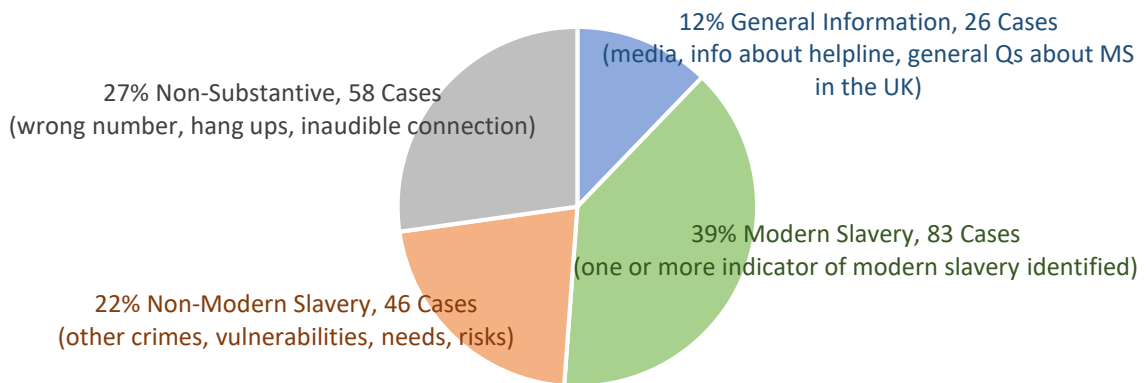

June 2017

262 Calls into the helpline – 08000 121 700

34 Online Reports – www.modernslaveryhelpline.org

213 Cases

83 Cases of Modern Slavery

Types of Cases

399 Potential Victims of Modern Slavery Indicated

179 Referrals and Signposts

Referrals and Signposts

Disclaimer: This report represents a summary of the calls received into the UK-wide Modern Slavery Helpline and Resource Centre between 01 June 2017 and 30 June 2017. It is not intended to provide a comprehensive assessment of modern slavery in the UK. The number of potential modern slavery cases and victims indicated are based on the information provided to the helpline at the time of the contact. The Helpline does not corroborate or seek to prove the information provided.