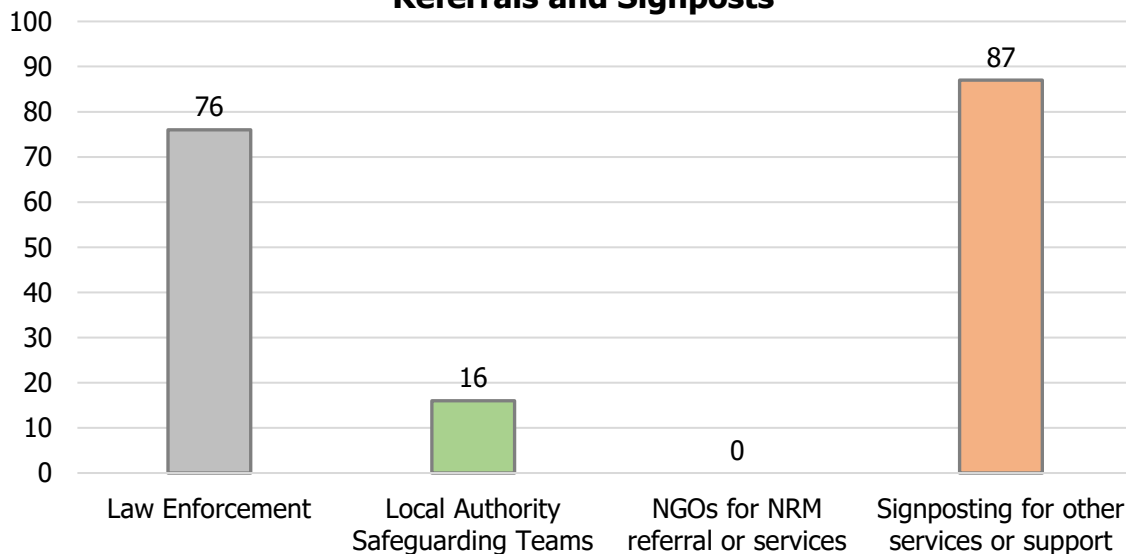

June 2017

262 Calls into the helpline – 08000 121 700

34 Online Reports – www.modernslaveryhelpline.org

213 Cases

83 Cases of Modern Slavery

Types of Cases

399 Potential Victims of Modern Slavery Indicated

179 Referrals and Signposts

Referrals and Signposts

Disclaimer: This report represents a summary of the calls received into the UK-wide Modern Slavery Helpline and Resource Centre between 01 June 2017 and 30 June 2017. It is not intended to provide a comprehensive assessment of modern slavery in the UK. The number of potential modern slavery cases and victims indicated are based on the information provided to the helpline at the time of the contact. The Helpline does not corroborate or seek to prove the information provided.