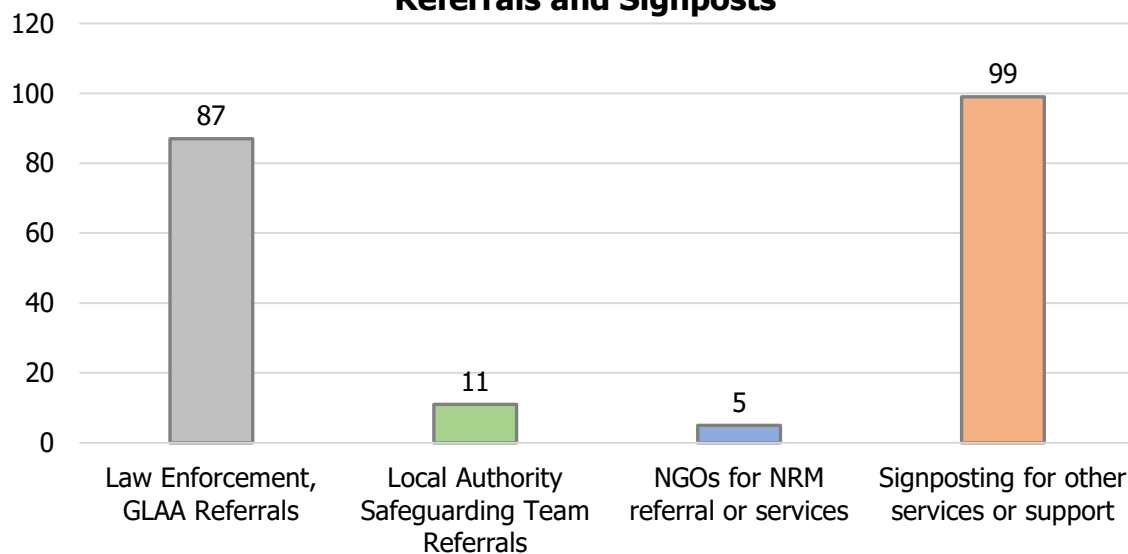

217 Calls into the helpline – 08000 121 700

59 Online Reports – www.modernslaveryhelpline.org

201 Cases

84 Cases of Modern Slavery

Types of Cases

323 Potential Victims of Modern Slavery Indicated

202 Referrals and Signposts

Referrals and Signposts

Disclaimer: This report represents a summary of the calls received into the UK-wide Modern Slavery Helpline and Resource Centre between 01 July 2017 and 31 July 2017. It is not intended to provide a comprehensive assessment of modern slavery in the UK. The number of potential modern slavery cases and victims indicated are based on the information provided to the helpline at the time of the contact. The Helpline does not corroborate or seek to prove the information provided.