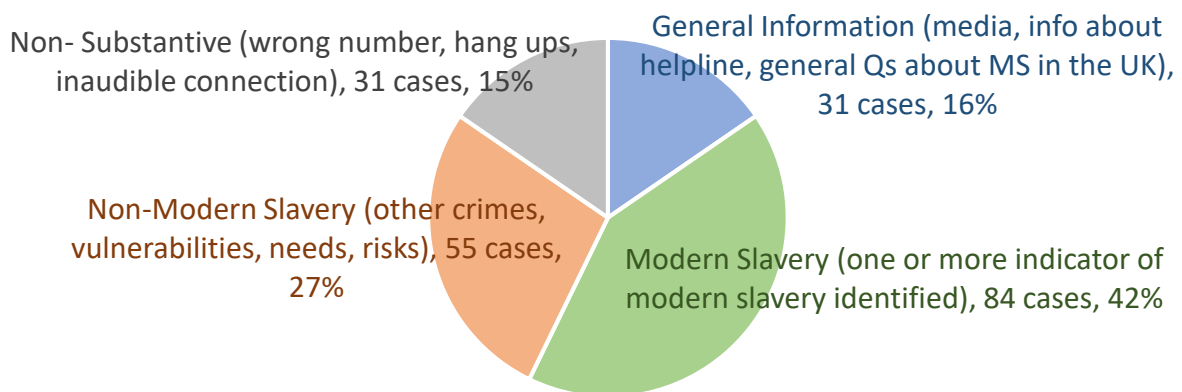

217 Calls into the helpline – 08000 121 700

59 Online Reports – www.modernslaveryhelpline.org

201 Cases

84 Cases of Modern Slavery

Types of Cases

323 Potential Victims of Modern Slavery Indicated

202 Referrals and Signposts