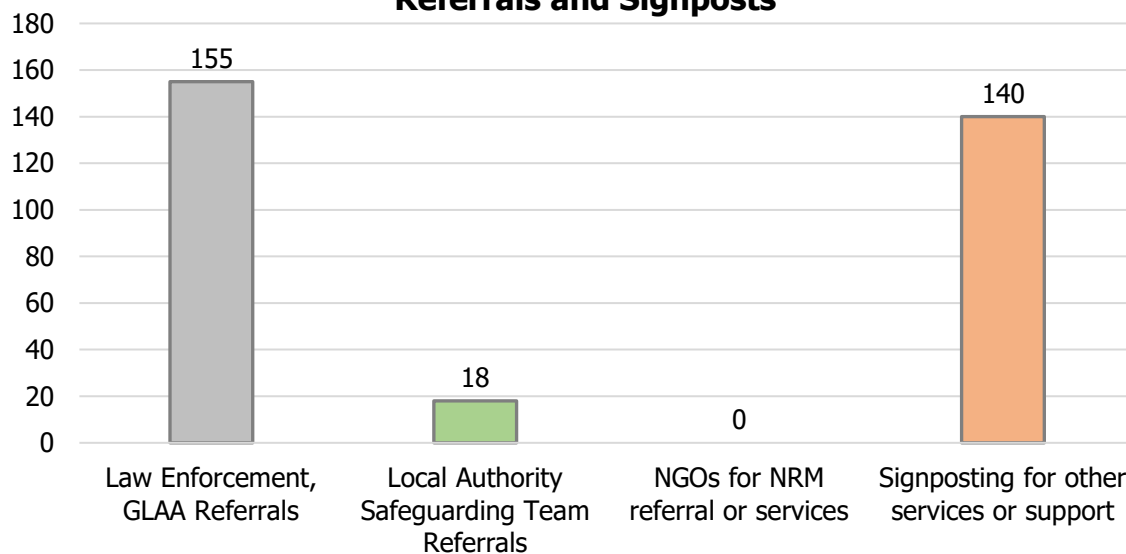

**modern
slavery
helpline**

August 2017

394 Calls into the helpline – 08000 121 700

117 Online Reports – www.modernslaveryhelpline.org

390 Cases

181 Cases of Modern Slavery

Types of Cases

920 Potential Victims of Modern Slavery Indicated

313 Referrals and Signposts

Referrals and Signposts

Disclaimer: This report represents a summary of the calls received into the UK-wide Modern Slavery Helpline and Resource Centre between 01 August 2017 and 31 August 2017. It is not intended to provide a comprehensive assessment of modern slavery in the UK. The number of potential modern slavery cases and victims indicated are based on the information provided to the helpline at the time of the contact. The Helpline does not corroborate or seek to prove the information provided.