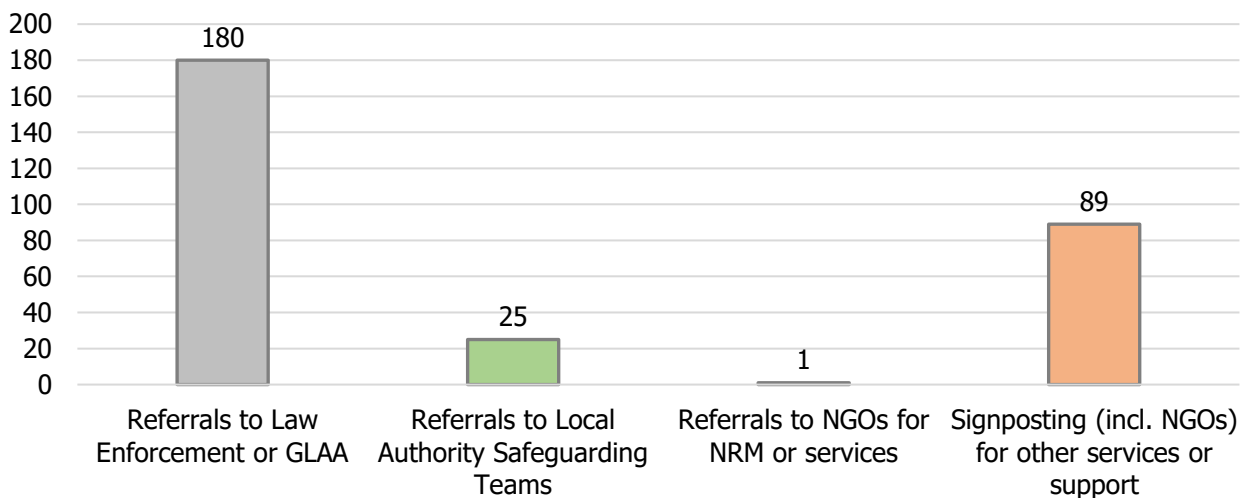

**modern
slavery
helpline**

October 2017

527 Calls into the helpline – 08000 121 700

101 Online Reports – www.modernslaveryhelpline.org

458 Cases

192 Cases of Modern Slavery

Types of Cases

746 Potential Victims of Modern Slavery Indicated

295 Referrals and Signposts

Referrals and Signposts

Disclaimer: This report represents a summary of the calls received into the UK-wide Modern Slavery Helpline and Resource Centre between 01 October 2017 and 31 October 2017. It is not intended to provide a comprehensive assessment of modern slavery in the UK. The number of potential modern slavery cases and victims indicated are based on the information provided to the helpline at the time of the contact. The Helpline does not corroborate or seek to prove the information provided.