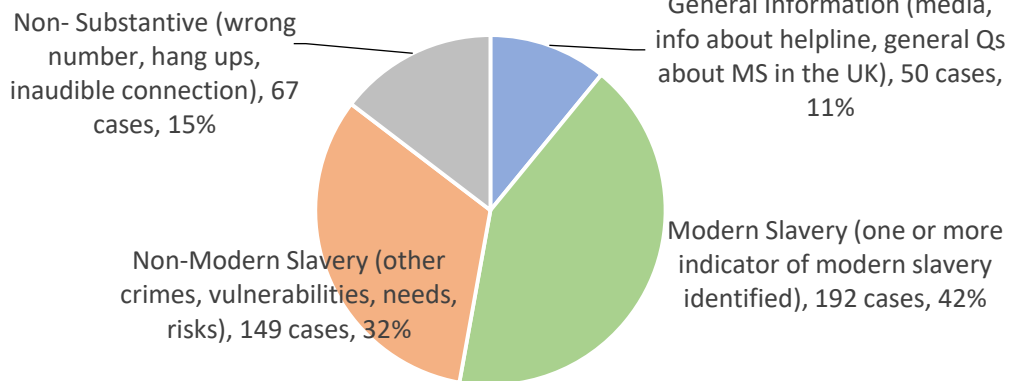

**modern
slavery
helpline**

October 2017

527 Calls into the helpline – 08000 121 700

101 Online Reports – www.modernslaveryhelpline.org

458 Cases

192 Cases of Modern Slavery

Types of Cases

746 Potential Victims of Modern Slavery Indicated

295 Referrals and Signposts

Referrals and Signposts

Disclaimer: This report represents a summary of the calls received into the UK-wide Modern Slavery Helpline and Resource Centre between 01 October 2017 and 31 October 2017. It is not intended to provide a comprehensive assessment of modern slavery in the UK. The number of potential modern slavery cases and victims indicated are based on the information provided to the helpline at the time of the contact. The Helpline does not corroborate or seek to prove the information provided.