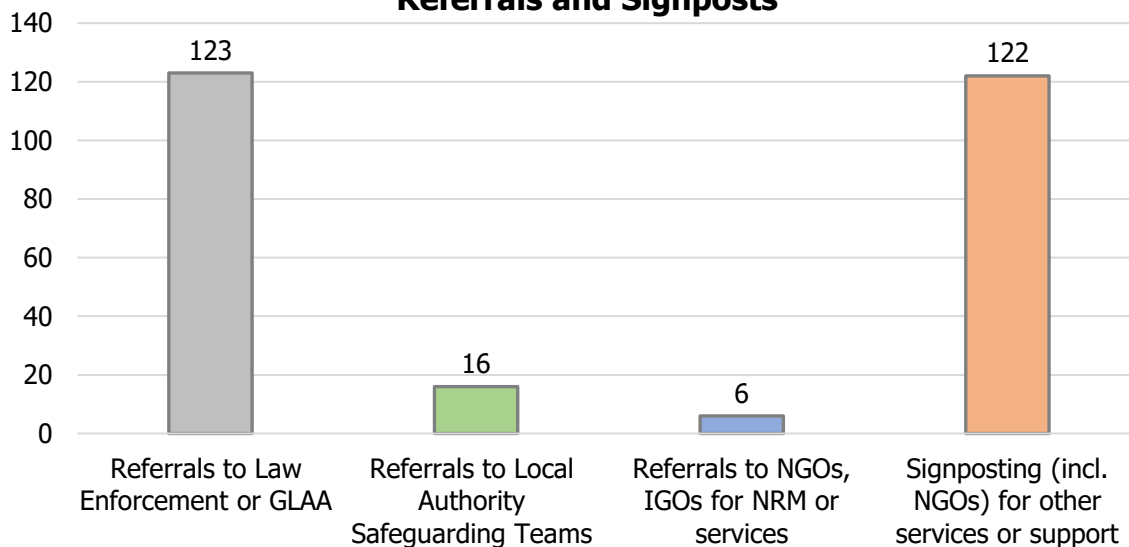

**modern
slavery
helpline**

December 2017

371 Calls into the helpline – 08000 121 700

58 Online Reports – www.modernslaveryhelpline.org

280 Cases

96 Cases of Modern Slavery

Types of Cases

347 Potential Victims of Modern Slavery Indicated

267 Referrals and Signposts

Referrals and Signposts

Disclaimer: This report represents a summary of the calls received into the UK-wide Modern Slavery Helpline and Resource Centre between 01 December 2017 and 31 December 2017. It is not intended to provide a comprehensive assessment of modern slavery in the UK. The number of potential modern slavery cases and victims indicated are based on the information provided to the helpline at the time of the contact. The Helpline does not corroborate or seek to prove the information