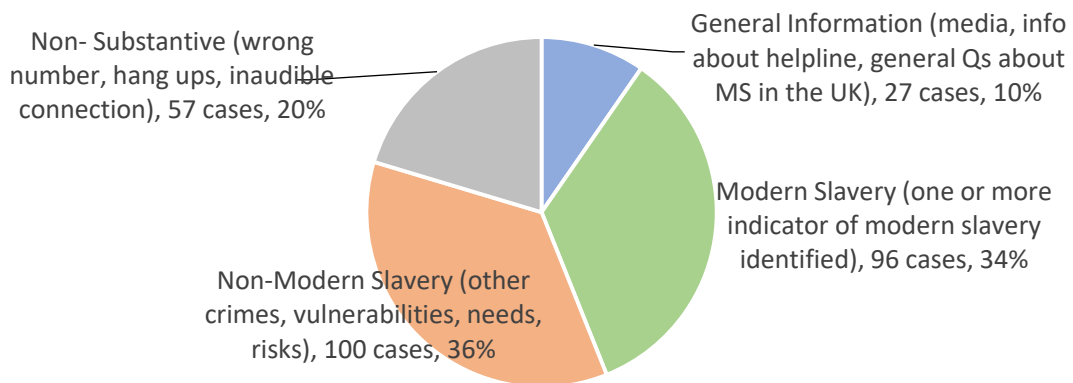

**modern
slavery
helpline**

December 2017

371 Calls into the helpline – 08000 121 700

58 Online Reports – www.modernslaveryhelpline.org

280 Cases

96 Cases of Modern Slavery

Types of Cases

347 Potential Victims of Modern Slavery Indicated

267 Referrals and Signposts

Referrals and Signposts

Disclaimer: This report represents a summary of the calls received into the UK-wide Modern Slavery Helpline and Resource Centre between 01 December 2017 and 31 December 2017. It is not intended to provide a comprehensive assessment of modern slavery in the UK. The number of potential modern slavery cases and victims indicated are based on the information provided to the helpline at the time of the contact. The Helpline does not corroborate or seek to prove the information