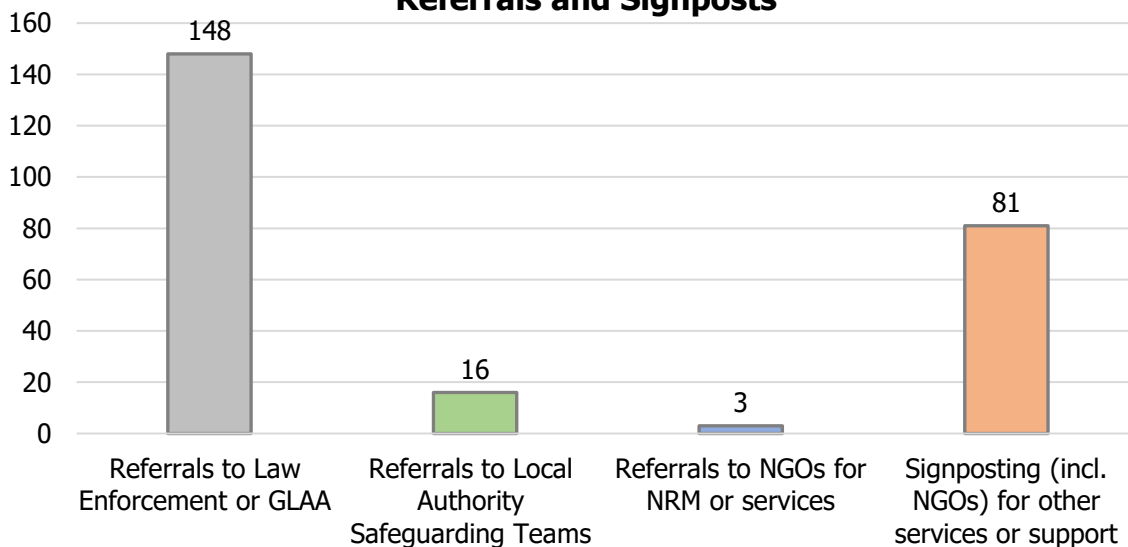

## Types of Cases

Non-Substantive (wrong number, hang ups, inaudible connection), 47 cases, 14%

Non-Modern Slavery (other crimes, vulnerabilities, needs, risks), 116 cases, 35%

General Information (media, info about helpline, general Qs about MS in the UK), 42 cases, 13%

Modern Slavery (one or more indicator of modern slavery identified), 127 cases, 38%

**476** Potential Victims of Modern Slavery Indicated

**248** Referrals and Signposts

## Referrals and Signposts

**Disclaimer:** This report represents a summary of the calls received into the UK-wide Modern Slavery Helpline and Resource Centre between 01 November 2017 and 30 November 2017. It is not intended to provide a comprehensive assessment of modern slavery in the UK. The number of potential modern slavery cases and victims indicated are based on the information provided to the helpline at the time of the contact. The Helpline does not corroborate or seek to prove the information provided.