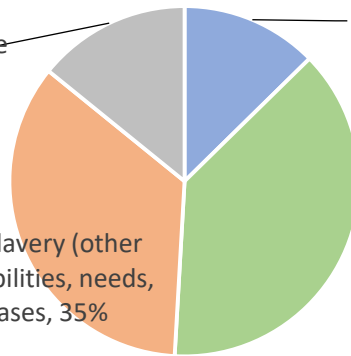

# November 2017

**498** Calls into the helpline – 08000 121 700

**84** Online Reports – [www.modernslaveryhelpline.org](http://www.modernslaveryhelpline.org)

**332** Cases

**127** Cases of Modern Slavery

## Types of Cases

Non-Substantive (wrong number, hang ups, inaudible connection), 47 cases, 14%

Non-Modern Slavery (other crimes, vulnerabilities, needs, risks), 116 cases, 35%

General Information (media, info about helpline, general Qs about MS in the UK), 42 cases, 13%

Modern Slavery (one or more indicator of modern slavery identified), 127 cases, 38%

**476** Potential Victims of Modern Slavery Indicated

**248** Referrals and Signposts