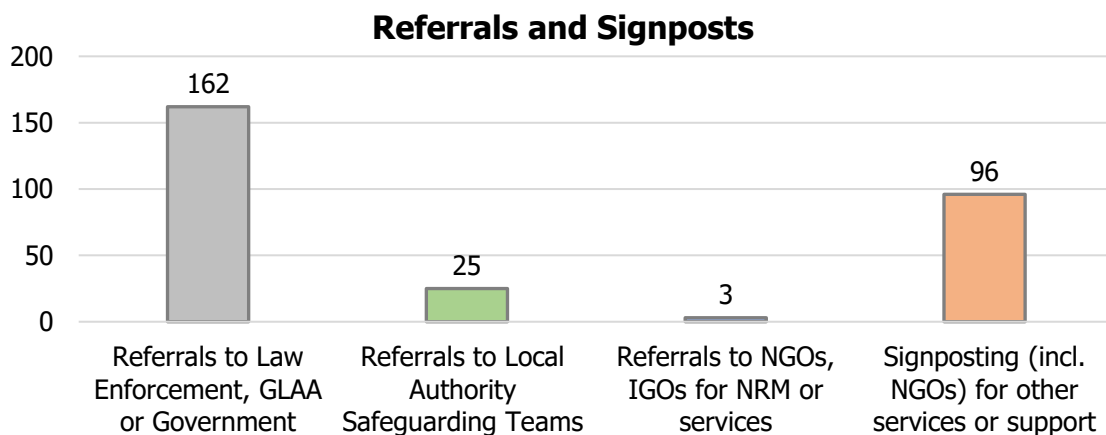

**modern  
slavery  
helpline**

# January 2018

**469** Calls into the helpline – 08000 121 700

**90** Online Reports – [www.modernslaveryhelpline.org](http://www.modernslaveryhelpline.org)

**380** Cases

**158** Cases of Modern Slavery

**1168** Potential Victims of Modern Slavery Indicated

**286** Referrals and Signposts

**Disclaimer:** This report represents a summary of the calls received into the UK-wide Modern Slavery Helpline and Resource Centre between 01 January 2018 and 31 January 2018. It is not intended to provide a comprehensive assessment of modern slavery in the UK. The number of potential modern slavery cases and victims indicated are based on the information provided to the helpline at the time of the contact. The Helpline does not corroborate or seek to prove the information provided.