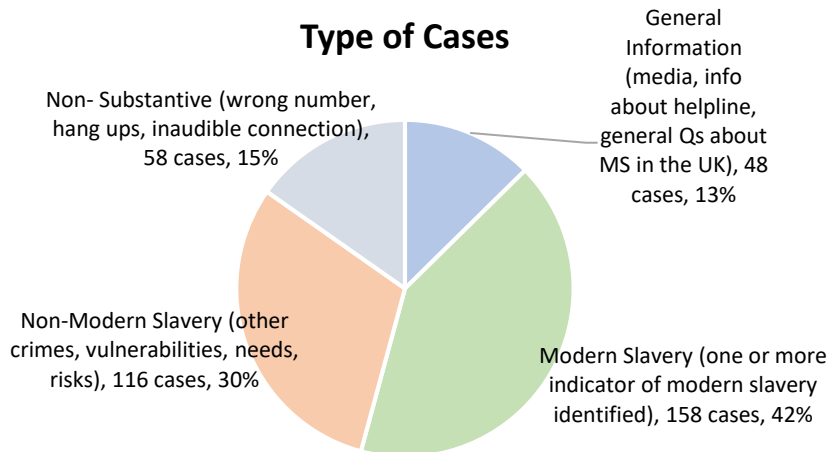

**modern  
slavery  
helpline**

# January 2018

**469** Calls into the helpline – 08000 121 700

**90** Online Reports – [www.modernslaveryhelpline.org](http://www.modernslaveryhelpline.org)

**380** Cases

**158** Cases of Modern Slavery

**1168** Potential Victims of Modern Slavery Indicated

**286** Referrals and Signposts

**Disclaimer:** This report represents a summary of the calls received into the UK-wide Modern Slavery Helpline and Resource Centre between 01 January 2018 and 31 January 2018. It is not intended to provide a comprehensive assessment of modern slavery in the UK. The number of potential modern slavery cases and victims indicated are based on the information provided to the helpline at the time of the contact. The Helpline does not corroborate or seek to prove the information provided.