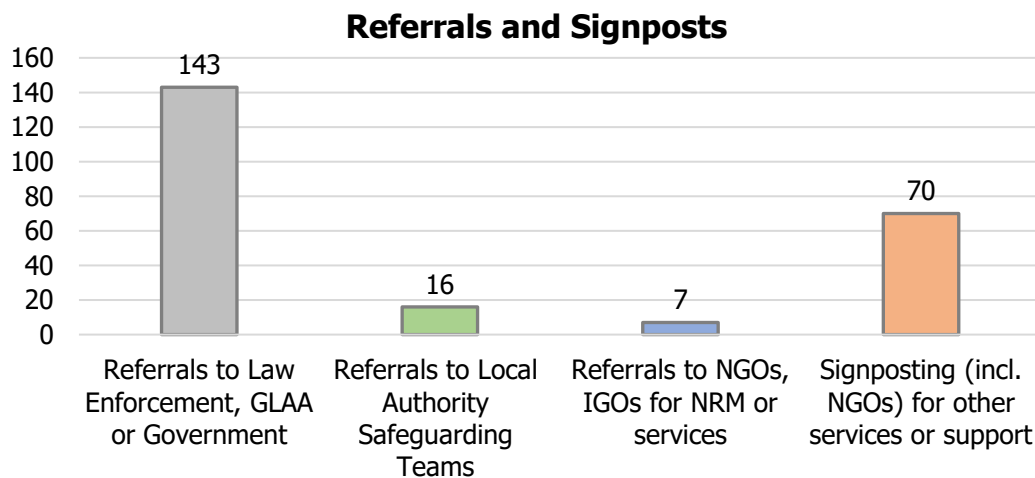

**modern  
slavery  
helpline**

# February 2018

**349** Calls into the helpline – 08000 121 700

**66** Online Reports – [www.modernslaveryhelpline.org](http://www.modernslaveryhelpline.org)

**296** Cases

**127** Cases of Modern Slavery

**599** Potential Victims of Modern Slavery Indicated

**236** Referrals and Signposts

**Disclaimer:** This report represents a summary of the calls received into the UK-wide Modern Slavery Helpline and Resource Centre between 01 February 2018 and 28 February 2018. It is not intended to provide a comprehensive assessment of modern slavery in the UK. The number of potential modern slavery cases and victims indicated are based on the information provided to the helpline at the time of the contact. The Helpline does not corroborate or seek to prove the information provided.