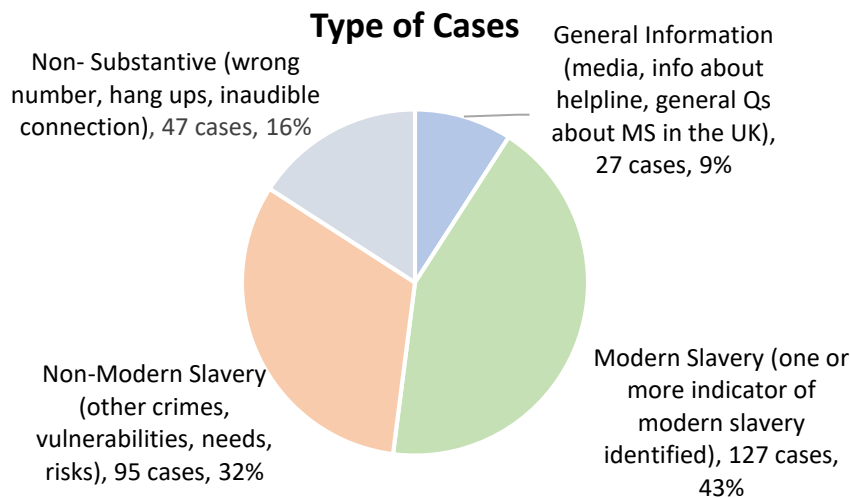

**modern  
slavery  
helpline**

# February 2018

**349** Calls into the helpline – 08000 121 700

**66** Online Reports – [www.modernslaveryhelpline.org](http://www.modernslaveryhelpline.org)

**296** Cases

**127** Cases of Modern Slavery

**599** Potential Victims of Modern Slavery Indicated

**236** Referrals and Signposts

**Disclaimer:** This report represents a summary of the calls received into the UK-wide Modern Slavery Helpline and Resource Centre between 01 February 2018 and 28 February 2018. It is not intended to provide a comprehensive assessment of modern slavery in the UK. The number of potential modern slavery cases and victims indicated are based on the information provided to the helpline at the time of the contact. The Helpline does not corroborate or seek to prove the information provided.