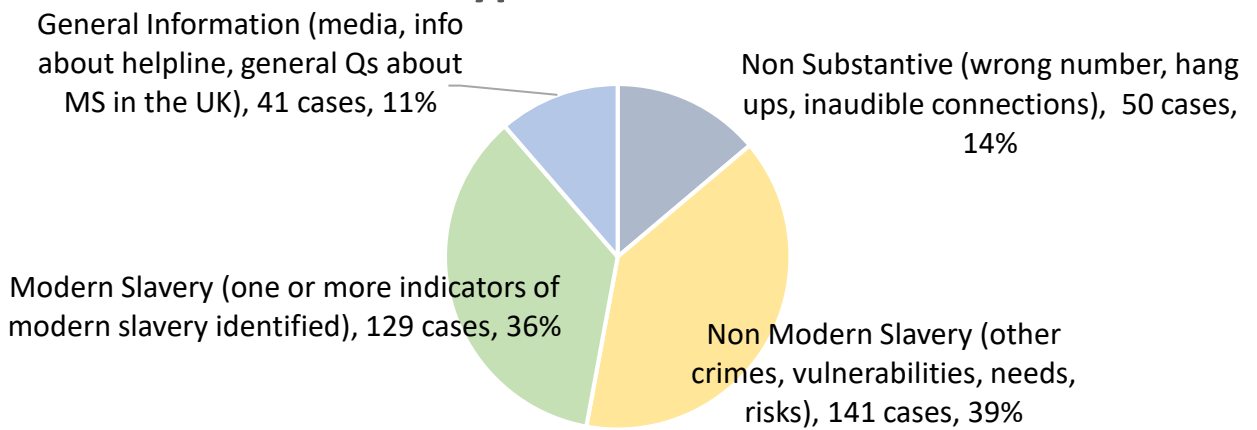

**modern
slavery
helpline**

March 2018

467 Calls into the helpline – 08000 121 700

75 Online Reports – www.modernslaveryhelpline.org

361 Cases

129 Cases of Modern Slavery

Type of Cases

332 Potential Victims of Modern Slavery Indicated

236 Referrals and Signposts

Referrals and Signposts

Disclaimer: This report represents a summary of the calls received into the UK-wide Modern Slavery Helpline and Resource Centre between 01 March 2018 and 31 March 2018. It is not intended to provide a comprehensive assessment of modern slavery in the UK. The number of potential modern slavery cases and victims indicated are based on the information provided to the helpline at the time of the contact. The Helpline does not corroborate or seek to prove the information provided.