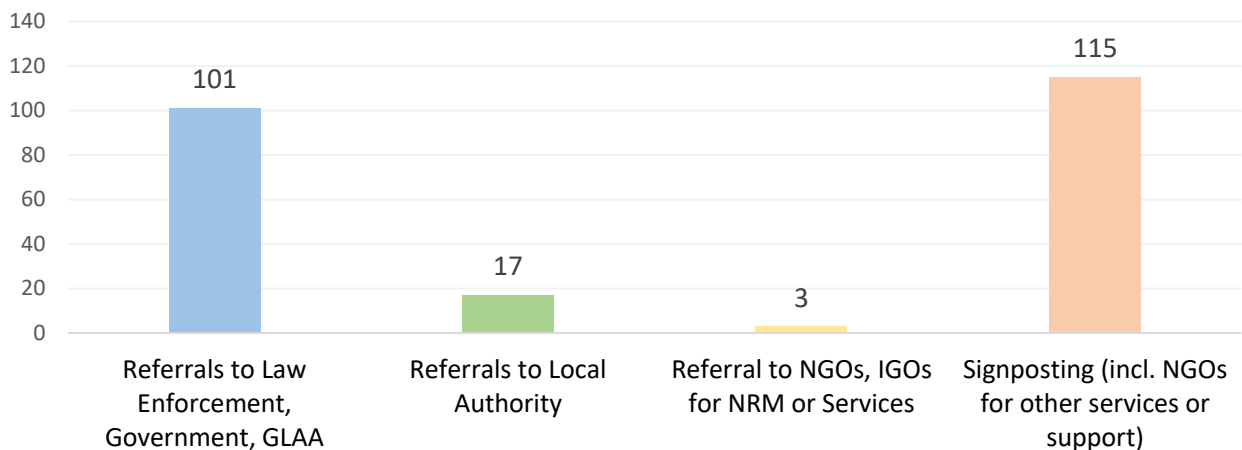

**modern
slavery
helpline**

March 2018

467 Calls into the helpline – 08000 121 700

75 Online Reports – www.modernslaveryhelpline.org

361 Cases

129 Cases of Modern Slavery

Type of Cases

332 Potential Victims of Modern Slavery Indicated

236 Referrals and Signposts

Referrals and Signposts

Disclaimer: This report represents a summary of the calls received into the UK-wide Modern Slavery Helpline and Resource Centre between 01 March 2018 and 31 March 2018. It is not intended to provide a comprehensive assessment of modern slavery in the UK. The number of potential modern slavery cases and victims indicated are based on the information provided to the helpline at the time of the contact. The Helpline does not corroborate or seek to prove the information provided.