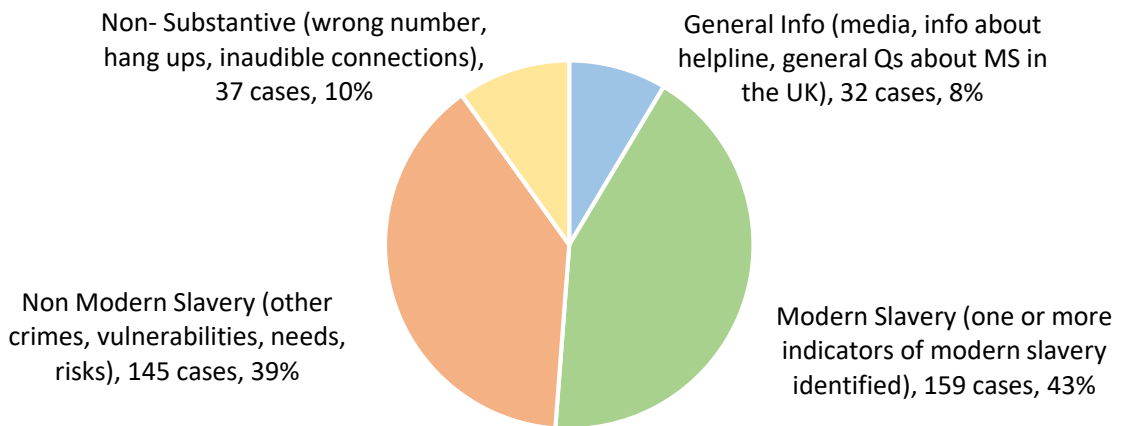

**modern
slavery
helpline**

May 2018

484 Calls into the helpline – 08000 121 700

68 Online Reports – www.modernslaveryhelpline.org

373 Cases

159 Cases of Modern Slavery

Type of Case

789 Potential Victims of Modern Slavery

193 Referrals and Signposts

Referrals and Signposts

Disclaimer: This report represents a summary of the calls received into the UK-wide Modern Slavery Helpline and Resource Centre between 01 May 2018 and 31 May 2018. It is not intended to provide a comprehensive assessment of modern slavery in the UK. The number of potential modern slavery cases and victims indicated are based on the information provided to the helpline at the time of the contact. The Helpline does not corroborate or seek to prove the information provided.