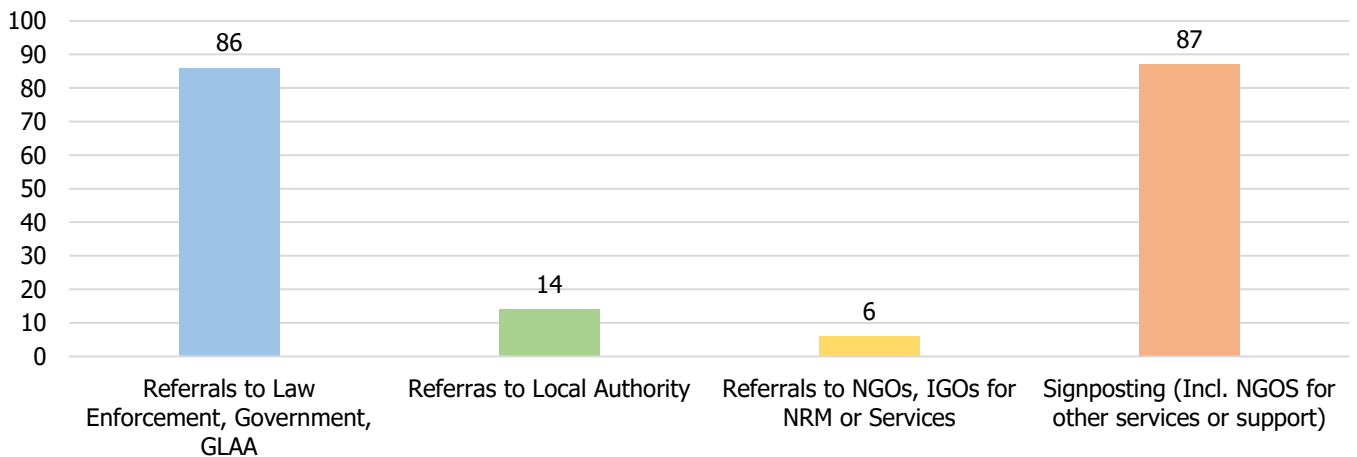

**modern
slavery
helpline**

May 2018

484 Calls into the helpline – 08000 121 700

68 Online Reports – www.modernslaveryhelpline.org

373 Cases

159 Cases of Modern Slavery

Type of Case

789 Potential Victims of Modern Slavery

193 Referrals and Signposts

Referrals and Signposts

Disclaimer: This report represents a summary of the calls received into the UK-wide Modern Slavery Helpline and Resource Centre between 01 May 2018 and 31 May 2018. It is not intended to provide a comprehensive assessment of modern slavery in the UK. The number of potential modern slavery cases and victims indicated are based on the information provided to the helpline at the time of the contact. The Helpline does not corroborate or seek to prove the information provided.