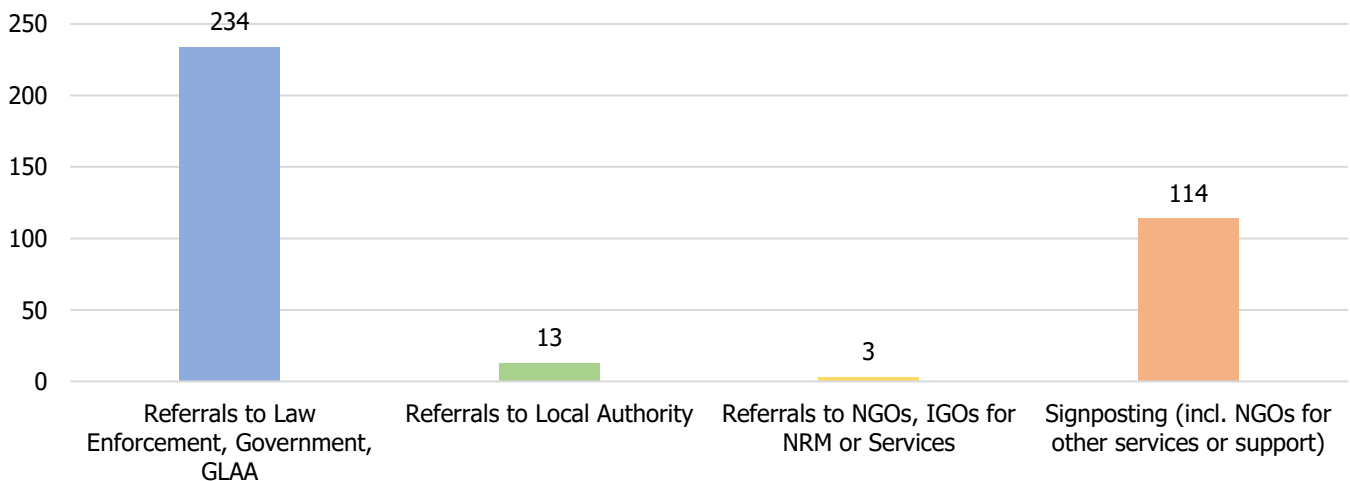

**modern
slavery
helpline**

June 2018

605 Calls into the helpline – 08000 121 700

120 Online Reports – www.modernslaveryhelpline.org

482 Cases

194 Cases of Modern Slavery

Type of Case

731 Potential Victims of Modern Slavery

364 Referrals and Signposts

Referrals and Signposts

Disclaimer: This report represents a summary of the calls received into the UK-wide Modern Slavery Helpline and Resource Centre between 01 June 2018 and 30 June 2018. It is not intended to provide a comprehensive assessment of modern slavery in the UK. The number of potential modern slavery cases and victims indicated are based on the information provided to the helpline at the time of the contact. The Helpline does not corroborate or seek to prove the information provided.