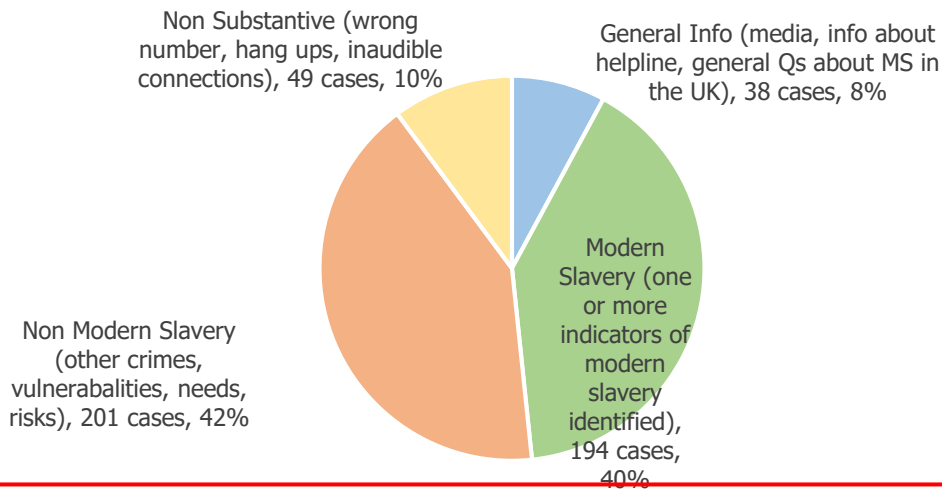

**modern
slavery
helpline**

June 2018

605 Calls into the helpline – 08000 121 700

120 Online Reports – www.modernslaveryhelpline.org

482 Cases

194 Cases of Modern Slavery

Type of Case

731 Potential Victims of Modern Slavery

364 Referrals and Signposts

Referrals and Signposts

Disclaimer: This report represents a summary of the calls received into the UK-wide Modern Slavery Helpline and Resource Centre between 01 June 2018 and 30 June 2018. It is not intended to provide a comprehensive assessment of modern slavery in the UK. The number of potential modern slavery cases and victims indicated are based on the information provided to the helpline at the time of the contact. The Helpline does not corroborate or seek to prove the information provided.