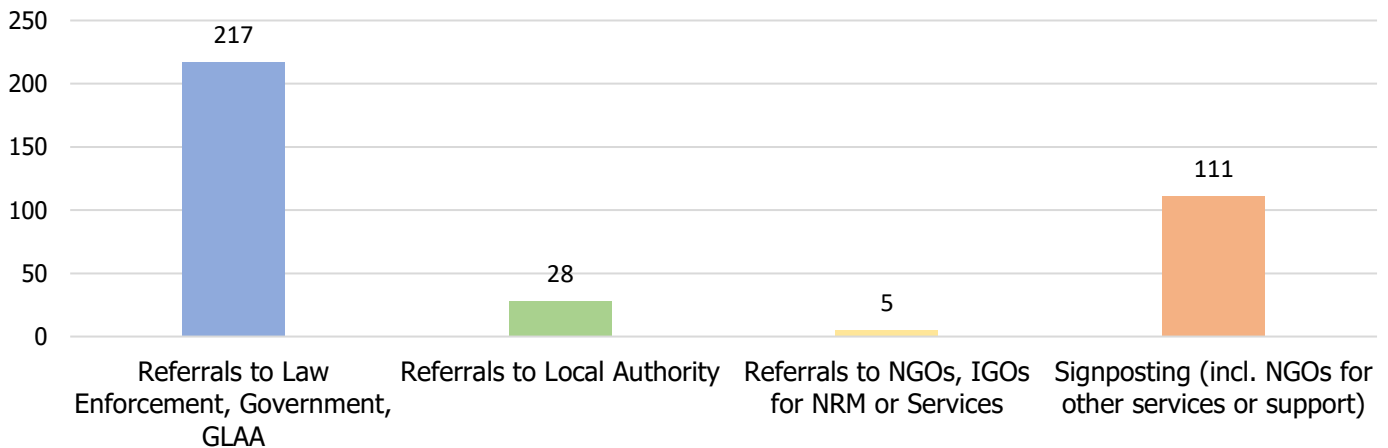

**modern
slavery
helpline**

July 2018

549 Calls into the helpline – 08000 121 700

130 Online Reports – www.modernslaveryhelpline.org

479 Cases

157 Cases of Modern Slavery

Type of Case

536 Potential Victims of Modern Slavery

361 Referrals and Signposts

Referrals and Signposts

Disclaimer: This report represents a summary of the calls received into the UK-wide Modern Slavery Helpline and Resource Centre between 01 July 2018 and 31 July 2018. It is not intended to provide a comprehensive assessment of modern slavery in the UK. The number of potential modern slavery cases and victims indicated are based on the information provided to the helpline at the time of the contact. The Helpline does not corroborate or seek to prove the information provided.