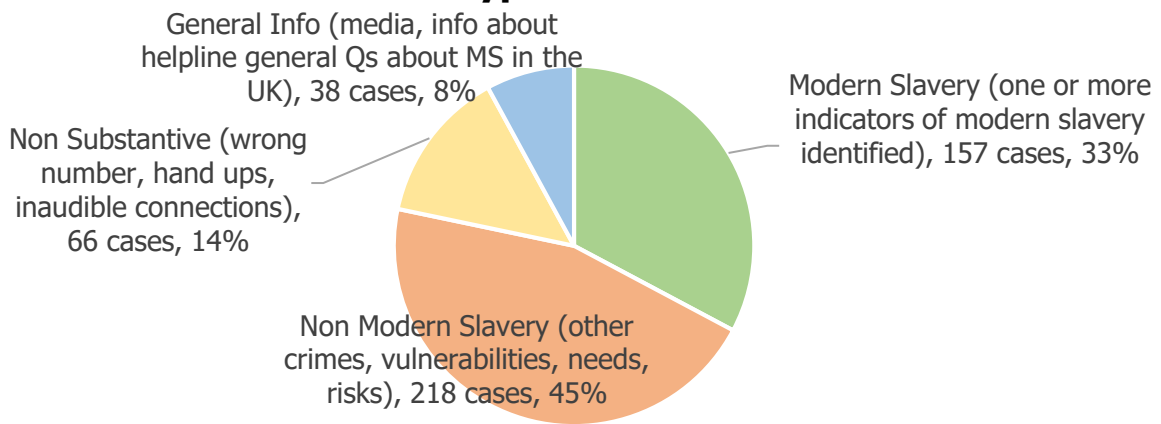

**modern
slavery
helpline**

July 2018

549 Calls into the helpline – 08000 121 700

130 Online Reports – www.modernslaveryhelpline.org

479 Cases

157 Cases of Modern Slavery

Type of Case

536 Potential Victims of Modern Slavery

361 Referrals and Signposts

Referrals and Signposts

Disclaimer: This report represents a summary of the calls received into the UK-wide Modern Slavery Helpline and Resource Centre between 01 July 2018 and 31 July 2018. It is not intended to provide a comprehensive assessment of modern slavery in the UK. The number of potential modern slavery cases and victims indicated are based on the information provided to the helpline at the time of the contact. The Helpline does not corroborate or seek to prove the information provided.