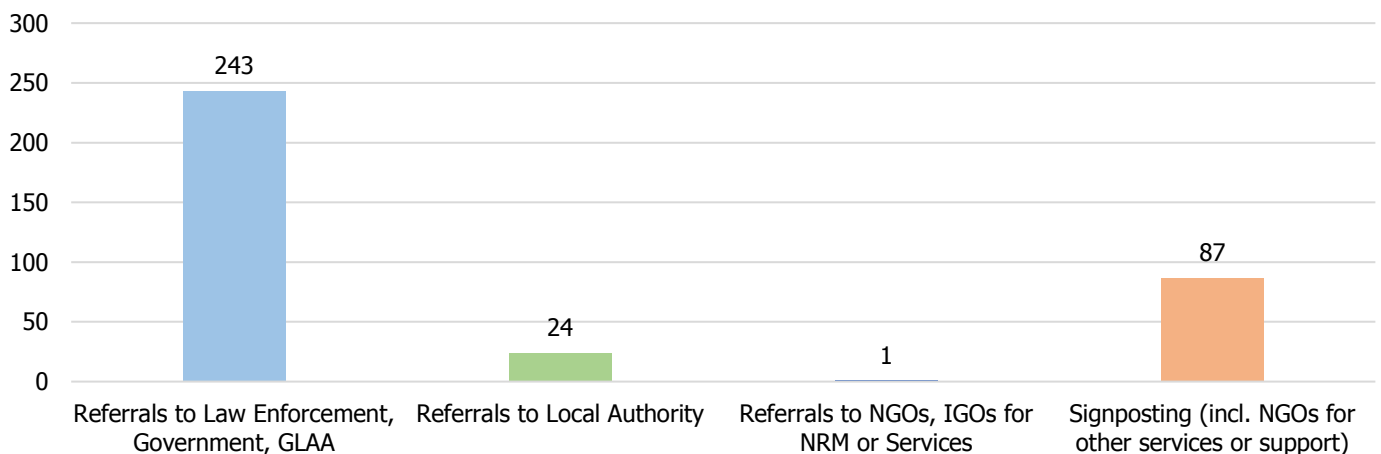

# August 2018

**504** Calls into the helpline – 08000 121 700

**177** Online Reports – [www.modernslaveryhelpline.org](http://www.modernslaveryhelpline.org)

**21** App Submissions – Unseen App

**545** Cases | **192** Cases of Modern Slavery

## Type of Case

**748** Potential Victims of Modern Slavery

**355** Referrals and Signposts

## Referrals and Signposts

**Disclaimer:** This report represents a summary of the calls received into the UK-wide Modern Slavery Helpline and Resource Centre between 01 August 2018 and 31 August 2018. It is not intended to provide a comprehensive assessment of modern slavery in the UK. The number of potential modern slavery cases and victims indicated are based on the information provided to the helpline at the time of the contact. The Helpline does not corroborate or seek to prove the information provided.