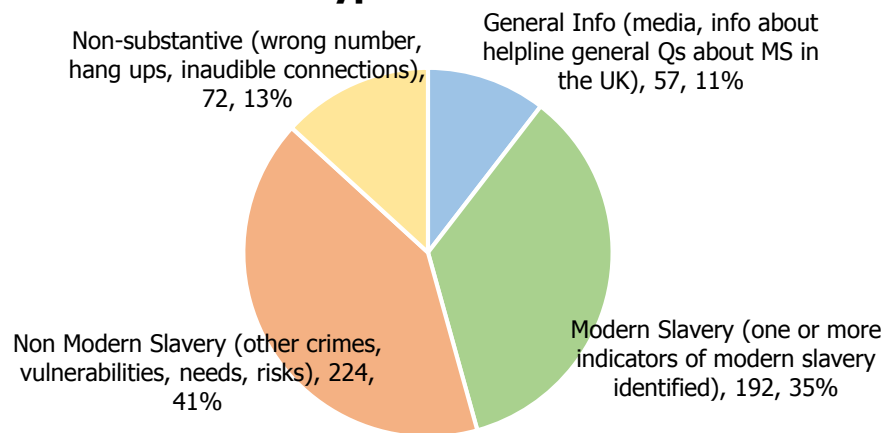

# August 2018

**504** Calls into the helpline – 08000 121 700

**177** Online Reports – [www.modernslaveryhelpline.org](http://www.modernslaveryhelpline.org)

**21** App Submissions – Unseen App

**545** Cases | **192** Cases of Modern Slavery

## Type of Case

**748** Potential Victims of Modern Slavery

**355** Referrals and Signposts

## Referrals and Signposts

**Disclaimer:** This report represents a summary of the calls received into the UK-wide Modern Slavery Helpline and Resource Centre between 01 August 2018 and 31 August 2018. It is not intended to provide a comprehensive assessment of modern slavery in the UK. The number of potential modern slavery cases and victims indicated are based on the information provided to the helpline at the time of the contact. The Helpline does not corroborate or seek to prove the information provided.