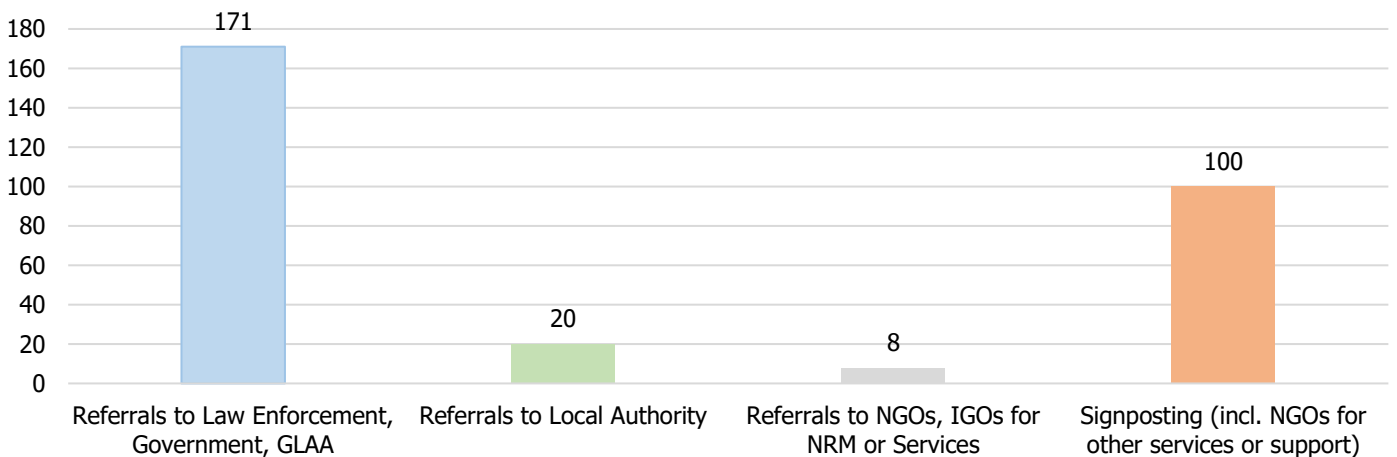

November 2018

625 Calls into the helpline – 08000 121 700

119 Online Reports – www.modernslaveryhelpline.org

4 App Submissions – Unseen App

533 Cases | **159** Cases of Modern Slavery

Type of Case

401 Potential Victims of Modern Slavery

299 Referrals and Signposts

Referrals and Signposts

Disclaimer: This report represents a summary of the calls received into the UK-wide Modern Slavery Helpline and Resource Centre between 01 November 2018 and 30 November 2018. It is not intended to provide a comprehensive assessment of modern slavery in the UK. The number of potential modern slavery cases and victims indicated are based on the information provided to the helpline at the time of the contact. The Helpline does not corroborate or seek to prove the information provided.