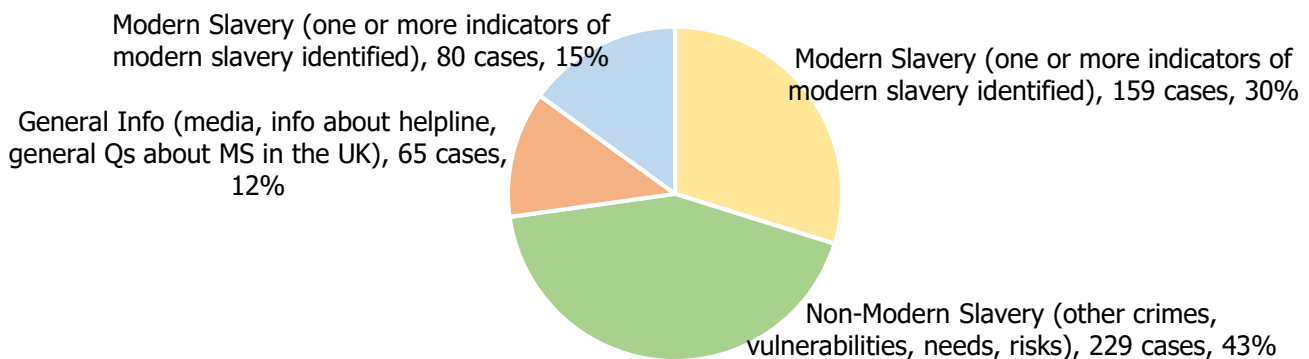

November 2018

625 Calls into the helpline – 08000 121 700

119 Online Reports – www.modernslaveryhelpline.org

4 App Submissions – Unseen App

533 Cases | **159** Cases of Modern Slavery

Type of Case

401 Potential Victims of Modern Slavery

299 Referrals and Signposts

Referrals and Signposts

Disclaimer: This report represents a summary of the calls received into the UK-wide Modern Slavery Helpline and Resource Centre between 01 November 2018 and 30 November 2018. It is not intended to provide a comprehensive assessment of modern slavery in the UK. The number of potential modern slavery cases and victims indicated are based on the information provided to the helpline at the time of the contact. The Helpline does not corroborate or seek to prove the information provided.