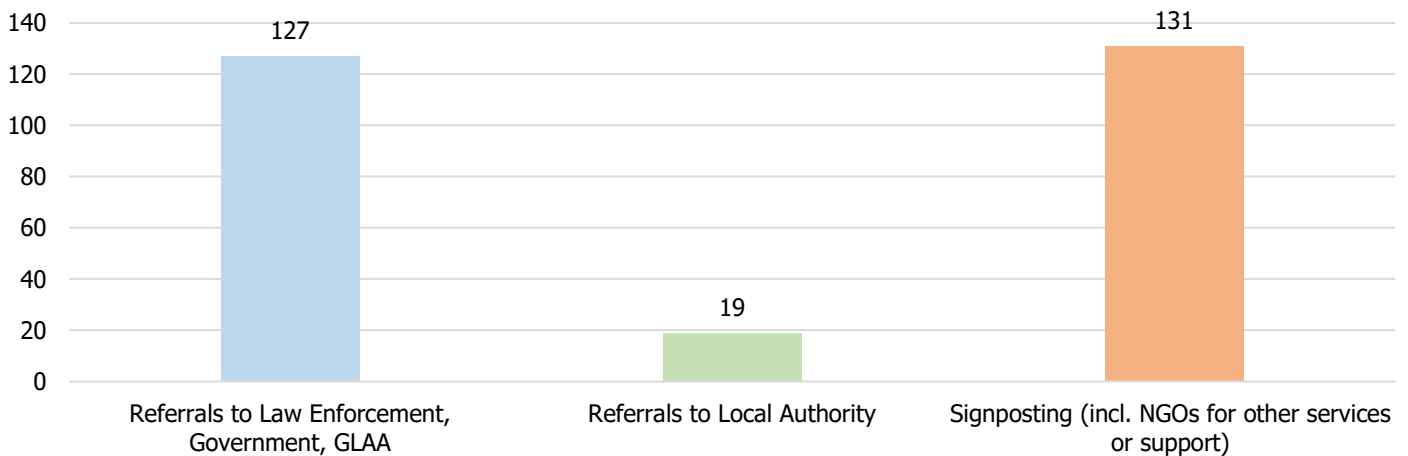

January 2019

481 Calls into the helpline – 08000 121 700

116 Online Reports – www.modernslaveryhelpline.org

3 App Submissions – Unseen App

416 Cases | **87** Cases of Modern Slavery

Type of Case

269 Potential Victims of Modern Slavery

277 Referrals and Signposts

Referrals and Signposts

Disclaimer: This report represents a summary of the calls received into the UK-wide Modern Slavery Helpline and Resource Centre between 01 January 2019 and 31 January 2019. It is not intended to provide a comprehensive assessment of modern slavery in the UK. The number of potential modern slavery cases and victims indicated are based on the information provided to the helpline at the time of the contact. The Helpline does not corroborate or seek to prove the information provided.