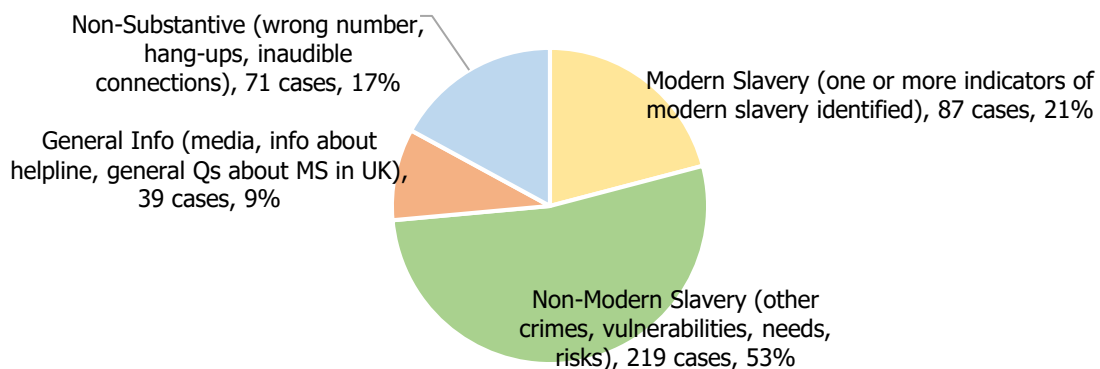

January 2019

481 Calls into the helpline – 08000 121 700

116 Online Reports – www.modernslaveryhelpline.org

3 App Submissions – Unseen App

416 Cases | **87** Cases of Modern Slavery

Type of Case

269 Potential Victims of Modern Slavery

277 Referrals and Signposts

Referrals and Signposts

Disclaimer: This report represents a summary of the calls received into the UK-wide Modern Slavery Helpline and Resource Centre between 01 January 2019 and 31 January 2019. It is not intended to provide a comprehensive assessment of modern slavery in the UK. The number of potential modern slavery cases and victims indicated are based on the information provided to the helpline at the time of the contact. The Helpline does not corroborate or seek to prove the information provided.