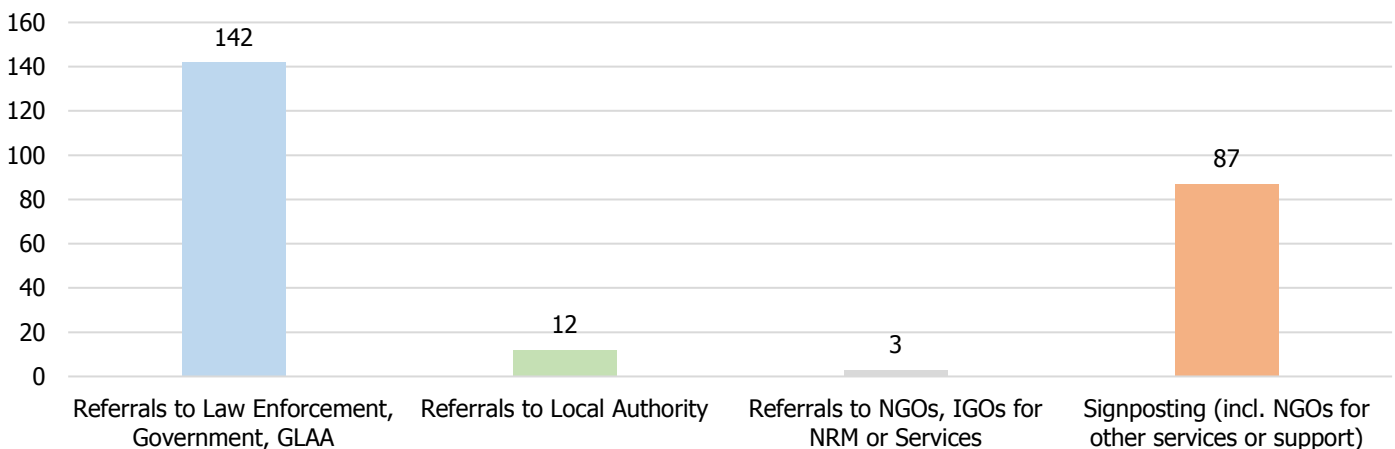

February 2019

438 Calls into the helpline - 08000 121 700

105 Online Reports - www.modernslaveryhelpline.org

6 App Submissions - Unseen App

417 Cases | **116** Cases of Modern Slavery

Type of Case

391 Potential Victims of Modern Slavery Indicated

244 Referrals and Signposts

Referrals and Signposts

Disclaimer: This report represents a summary of the calls received into the UK-wide Modern Slavery Helpline and Resource Centre between 01 February 2019 and 28 February 2019. It is not intended to provide a comprehensive assessment of modern slavery in the UK. The number of potential modern slavery cases and victims indicated are based on the information provided to the helpline at the time of the contact. The Helpline does not corroborate or seek to prove the information provided.