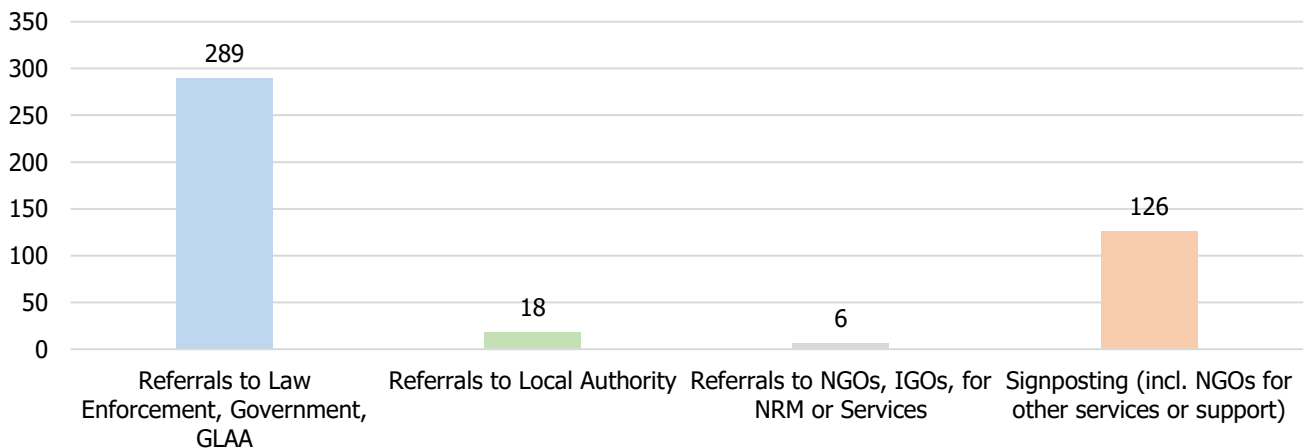

**654** Calls into the helpline - 08000 121 700

**204** Online Reports - [www.modernslaveryhelpline.org](http://www.modernslaveryhelpline.org)

**13** App Submissions - Unseen App

**715** Cases

**223** Cases of Modern Slavery

## Type of Case

**792** Potential Victims of Modern Slavery Indicated

**439** Referrals and Signposts

## Referrals and Signposts

**Disclaimer:** This report represents a summary of the calls received into the UK-wide Modern Slavery Helpline and Resource Centre between 01 April 2019 and 30 April 2019. It is not intended to provide a comprehensive assessment of modern slavery in the UK. The number of potential modern slavery cases and victims indicated are based on the information provided to the helpline at the time of the contact. The Helpline does not corroborate or seek to prove the information provided.