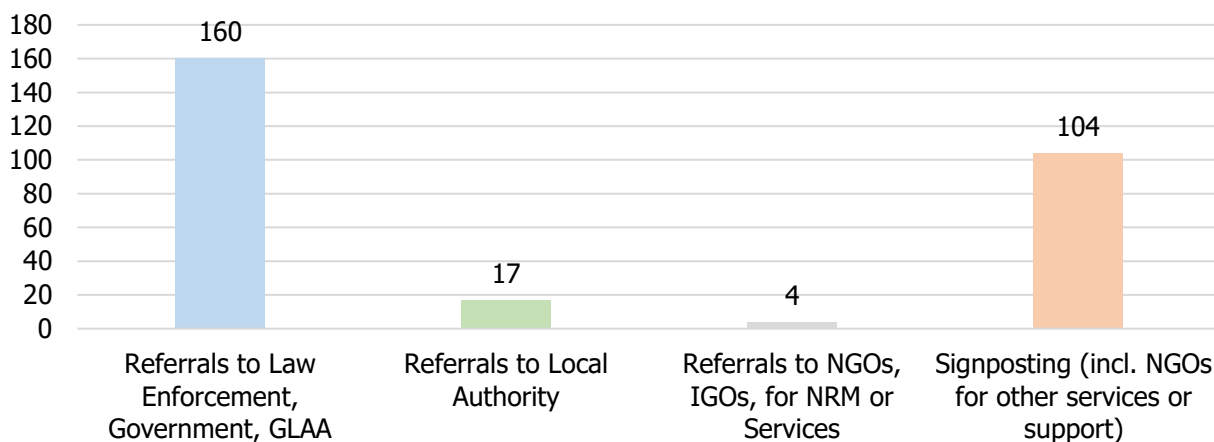

**556** Calls into the helpline - 08000 121 700

**148** Online Reports - [www.modernslaveryhelpline.org](http://www.modernslaveryhelpline.org)

**11** App Submissions - Unseen App

**530** Cases

**127** Cases of Modern Slavery

## Type of Case

**294** Potential Victims of Modern Slavery Indicated

**285** Referrals and Signposts

## Referrals and Signposts

**Disclaimer:** This report represents a summary of the calls, webforms, app submissions received into the UK-wide Modern Slavery Helpline and Resource Centre between 1st May 2019 and 31<sup>st</sup> May 2019. It is not intended to provide a comprehensive assessment of modern slavery in the UK. The number of potential modern slavery cases and victims indicated are based on the information provided to the helpline at the time of the contact. The Helpline does not corroborate or seek to prove the information provided.