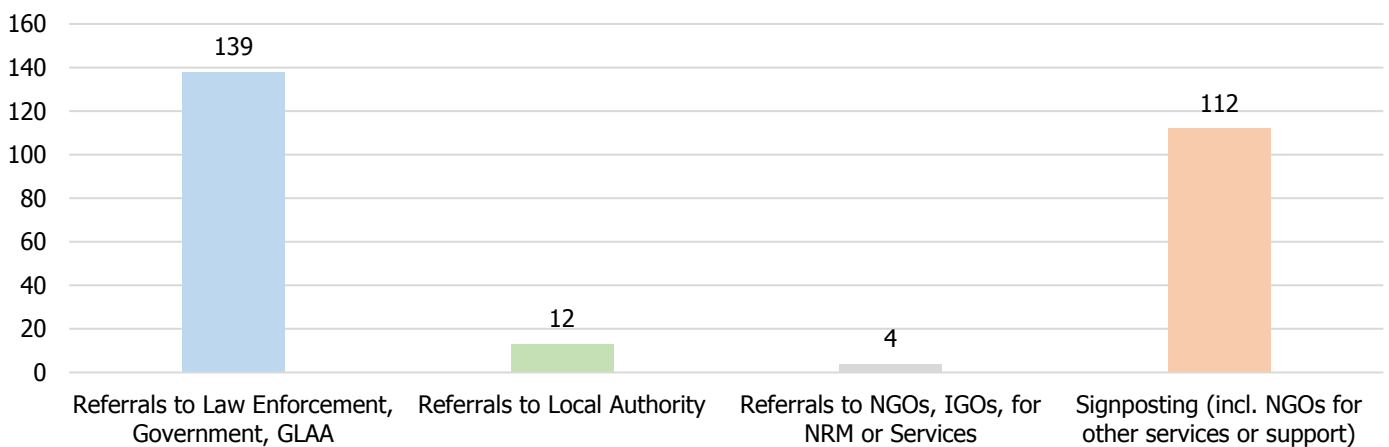

527 Calls into the helpline - 08000 121 700

144 Online Reports - www.modernslaveryhelpline.org

11 App Submissions - Unseen App

518 Cases | **108** Cases of Modern Slavery

Type of Case

355 Potential Victims of Modern Slavery Indicated

267 Referrals and Signposts

Referrals and Signposts

Disclaimer: This report represents a summary of the calls received into the UK-wide Modern Slavery Helpline and Resource Centre between 1st June 2019 and 30th June 2019. It is not intended to provide a comprehensive assessment of modern slavery in the UK. The number of potential modern slavery cases and victims indicated are based on the information provided to the helpline at the time of the contact. The Helpline does not corroborate or seek to prove the information provided.