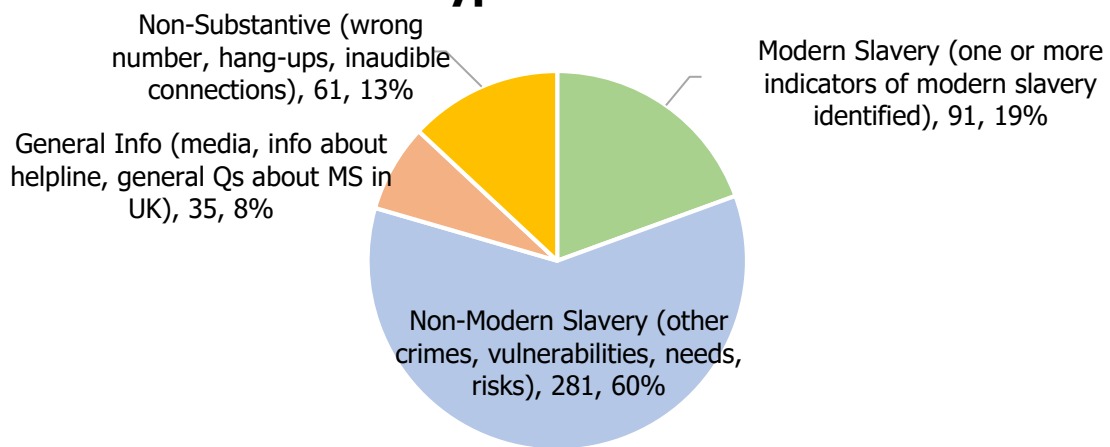

August 2019

621 Calls into the helpline - 08000 121 700

137 Online Reports - www.modernslaveryhelpline.org

14 App Submissions - Unseen App

468 Cases

91 Cases of Modern Slavery

Type of Case

245 Potential Victims of Modern Slavery Indicated

238 Referrals and Signposts

Referrals and Signposts

Disclaimer: This report represents a summary of the calls received into the UK-wide Modern Slavery Helpline and Resource Centre between 1st August and 31st August 2019. It is not intended to provide a comprehensive assessment of modern slavery in the UK. The number of potential modern slavery cases and victims indicated are based on the information provided to the helpline at the time of the contact. The Helpline does not corroborate or seek to prove the information provided.