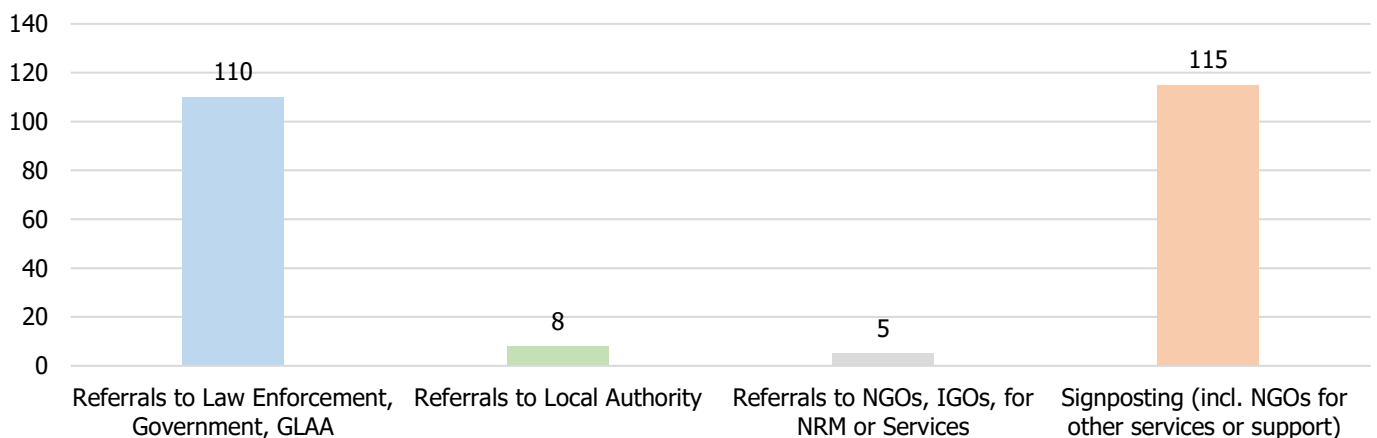

August 2019

621 Calls into the helpline - 08000 121 700

137 Online Reports - www.modernslaveryhelpline.org

14 App Submissions - Unseen App

468 Cases

91 Cases of Modern Slavery

Type of Case

245 Potential Victims of Modern Slavery Indicated

238 Referrals and Signposts

Referrals and Signposts

Disclaimer: This report represents a summary of the calls received into the UK-wide Modern Slavery Helpline and Resource Centre between 1st August and 31st August 2019. It is not intended to provide a comprehensive assessment of modern slavery in the UK. The number of potential modern slavery cases and victims indicated are based on the information provided to the helpline at the time of the contact. The Helpline does not corroborate or seek to prove the information provided.