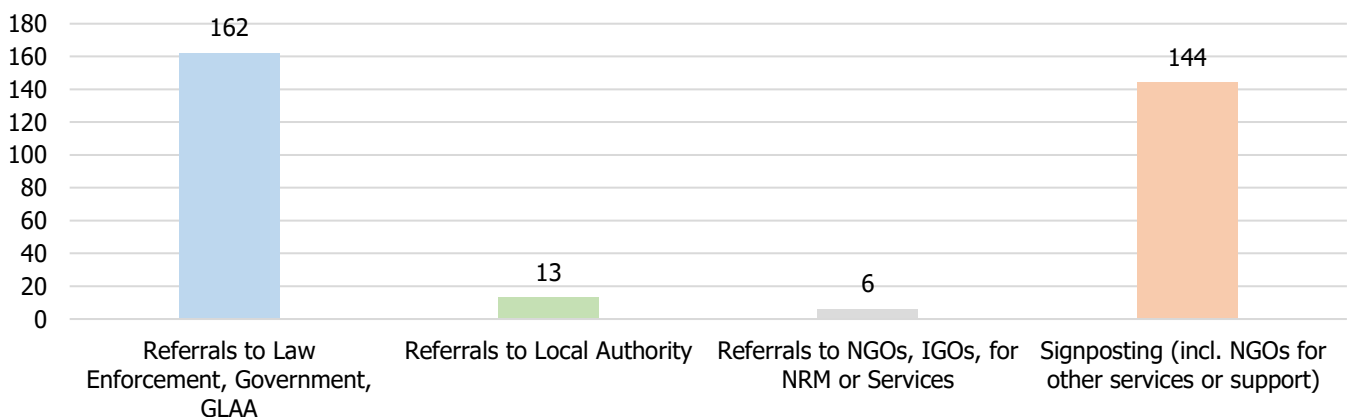

September 2019

555 Calls into the helpline - 08000 121 700

178 Online Reports - www.modernslaveryhelpline.org

8 App Submissions - Unseen App

611 Cases | **147** Cases of Modern Slavery

Type of Case

Non-Substantive (wrong number, hang-ups, inaudible connections), 83 cases, 14%

General Info (media, info about helpline, general Qs about MS in...)

Modern Slavery (one or more indicators of modern slavery identified), 147 cases, 24%

24% of Non-Modern Slavery cases regarded labour abuse.

294 Potential Victims of Modern Slavery Indicated

325 Referrals and Signposts

Referrals and Signposts

Disclaimer: This report represents a summary of the calls received into the UK-wide Modern Slavery Helpline and Resource Centre between 1st September and 30th September 2019. It is not intended to provide a comprehensive assessment of modern slavery in the UK. The number of potential modern slavery cases and victims indicated are based on the information provided to the helpline at the time of the contact. The Helpline does not corroborate or seek to prove the information provided.