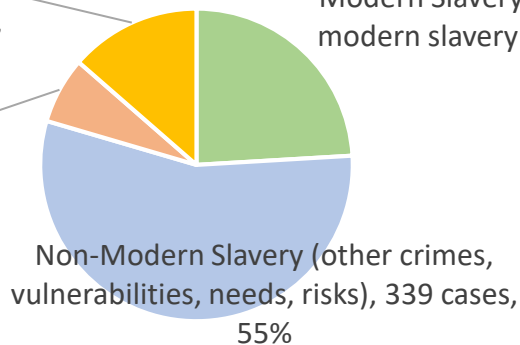

September 2019

555 Calls into the helpline - 08000 121 700

178 Online Reports - www.modernslaveryhelpline.org

8 App Submissions - Unseen App

611 Cases | **147** Cases of Modern Slavery

Type of Case

Non-Substantive (wrong number, hang-ups, inaudible connections), 83 cases, 14%

General Info (media, info about helpline, general Qs about MS in...)

Modern Slavery (one or more indicators of modern slavery identified), 147 cases, 24%

24% of Non-Modern Slavery cases regarded labour abuse.

294 Potential Victims of Modern Slavery Indicated

325 Referrals and Signposts

Referrals and Signposts

Disclaimer: This report represents a summary of the calls received into the UK-wide Modern Slavery Helpline and Resource Centre between 1st September and 30th September 2019. It is not intended to provide a comprehensive assessment of modern slavery in the UK. The number of potential modern slavery cases and victims indicated are based on the information provided to the helpline at the time of the contact. The Helpline does not corroborate or seek to prove the information provided.