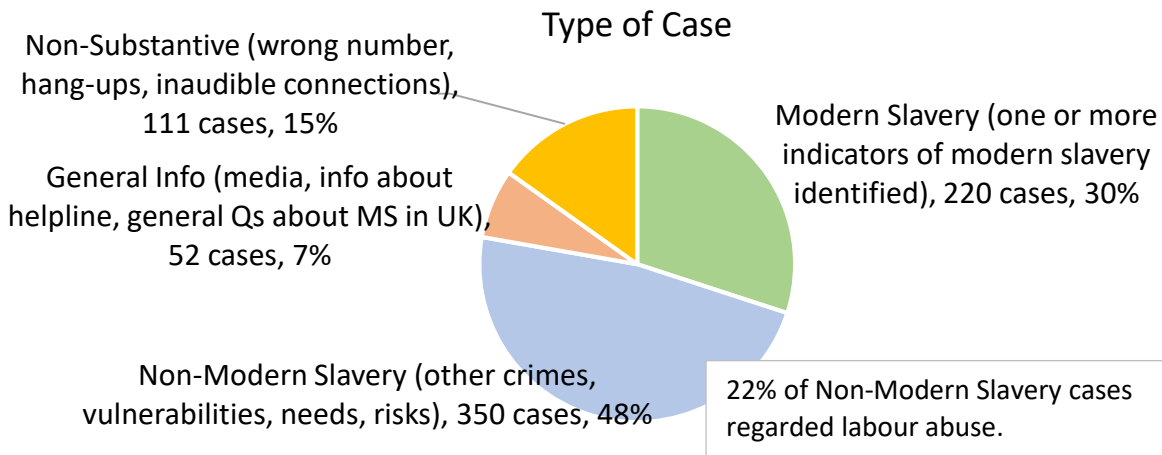

November 2019

661 Calls into the helpline - 08000 121 700

232 Online Reports - www.modernslaveryhelpline.org

19 App Submissions - Unseen App

733 Cases

220 Cases of Modern Slavery

447 Potential Victims of Modern Slavery Indicated

417 Referrals and Signposts

Referrals and Signposts

Disclaimer: This report represents a summary of the calls received into the UK-wide Modern Slavery Helpline and Resource Centre between 1st and 30th November 2019. It is not intended to provide a comprehensive assessment of modern slavery in the UK. The number of potential modern slavery cases and victims indicated are based on the information provided to the Helpline at the time of the contact. The Helpline does not corroborate or seek to prove the information provided.