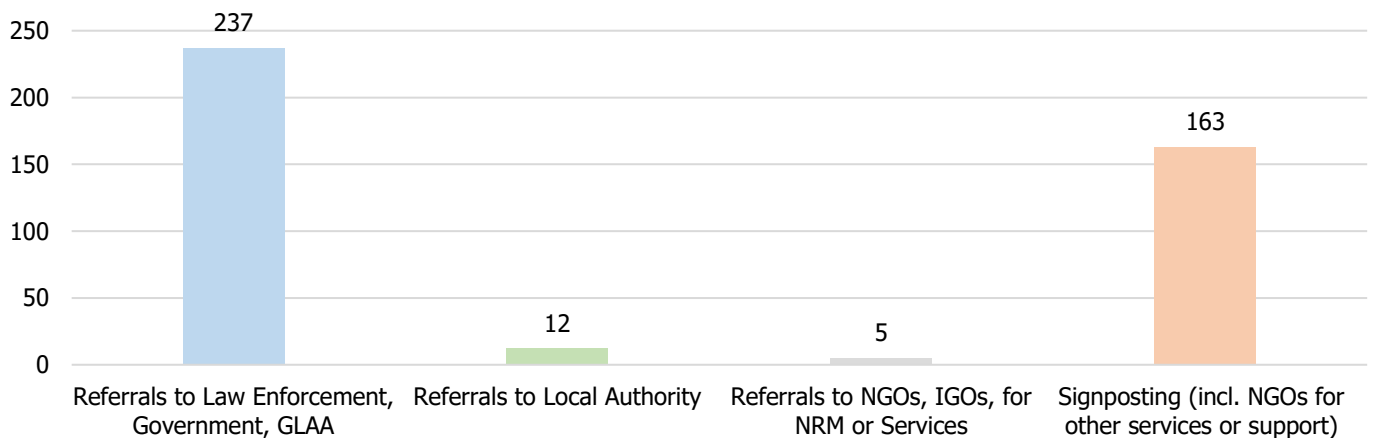

November 2019

661 Calls into the helpline - 08000 121 700

232 Online Reports - www.modernslaveryhelpline.org

19 App Submissions - Unseen App

733 Cases

220 Cases of Modern Slavery

447 Potential Victims of Modern Slavery Indicated

417 Referrals and Signposts

Referrals and Signposts

Disclaimer: This report represents a summary of the calls received into the UK-wide Modern Slavery Helpline and Resource Centre between 1st and 30th November 2019. It is not intended to provide a comprehensive assessment of modern slavery in the UK. The number of potential modern slavery cases and victims indicated are based on the information provided to the Helpline at the time of the contact. The Helpline does not corroborate or seek to prove the information provided.