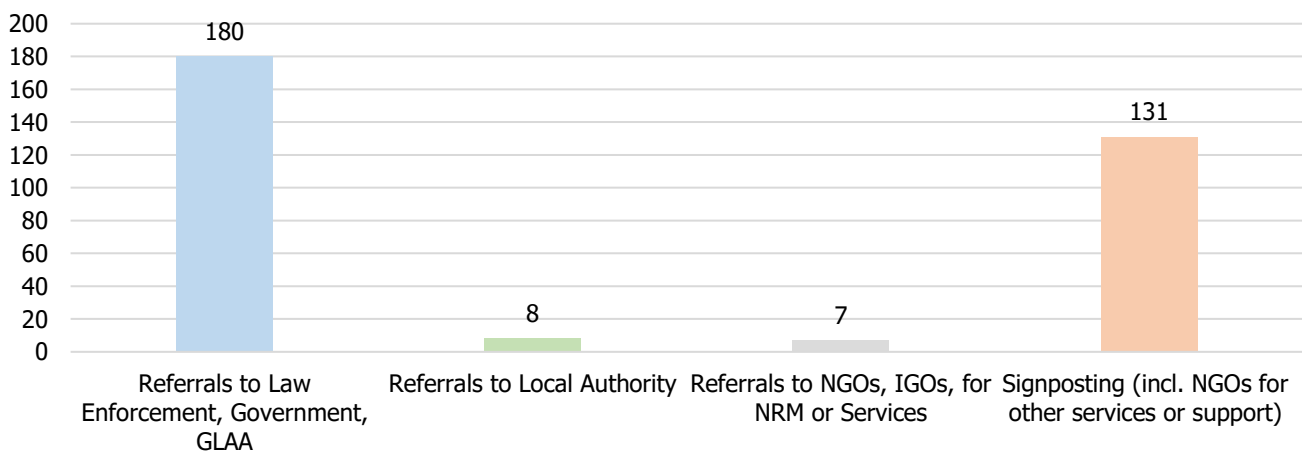

# January 2020

**570** Calls into the helpline - 08000 121 700

**196** Online Reports - [www.modernslaveryhelpline.org](http://www.modernslaveryhelpline.org)

**4** App Submissions - Unseen App

**563** Cases

**189** Cases of Modern Slavery

**438** Potential Victims of Modern Slavery Indicated

**326** Referrals and Signposts

## Referrals and Signposts

**Disclaimer:** This report represents a summary of the calls received into the UK-wide Modern Slavery Helpline and Resource Centre between 1<sup>st</sup> and 31<sup>st</sup> January 2020. It is not intended to provide a comprehensive assessment of modern slavery in the UK. The number of potential modern slavery cases and victims indicated are based on the information provided to the Helpline at the time of the contact. The Helpline does not corroborate or seek to prove the information provided.