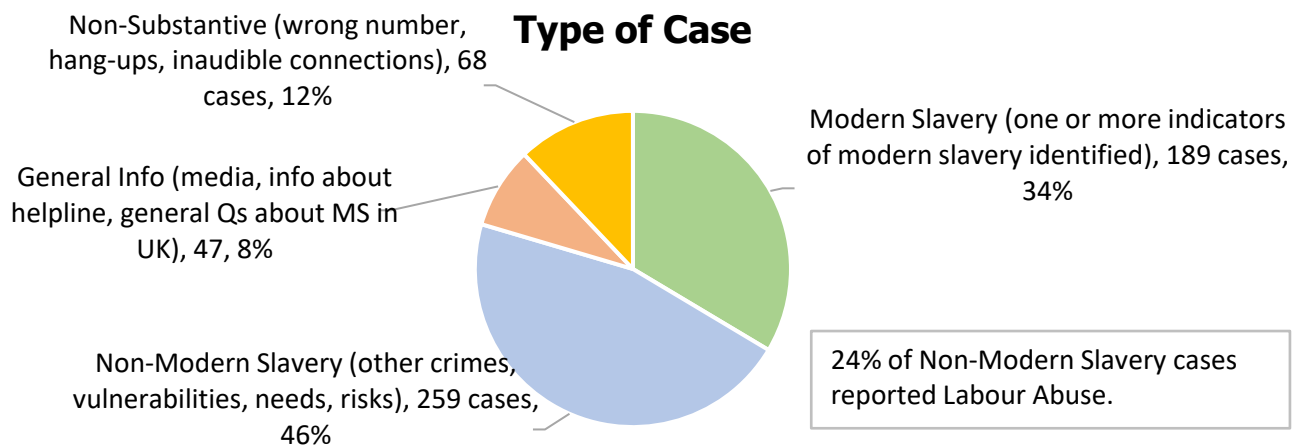

# January 2020

**570** Calls into the helpline - 08000 121 700

**196** Online Reports - [www.modernslaveryhelpline.org](http://www.modernslaveryhelpline.org)

**4** App Submissions - Unseen App

**563** Cases

**189** Cases of Modern Slavery

**438** Potential Victims of Modern Slavery Indicated

**326** Referrals and Signposts

## Referrals and Signposts

**Disclaimer:** This report represents a summary of the calls received into the UK-wide Modern Slavery Helpline and Resource Centre between 1<sup>st</sup> and 31<sup>st</sup> January 2020. It is not intended to provide a comprehensive assessment of modern slavery in the UK. The number of potential modern slavery cases and victims indicated are based on the information provided to the Helpline at the time of the contact. The Helpline does not corroborate or seek to prove the information provided.