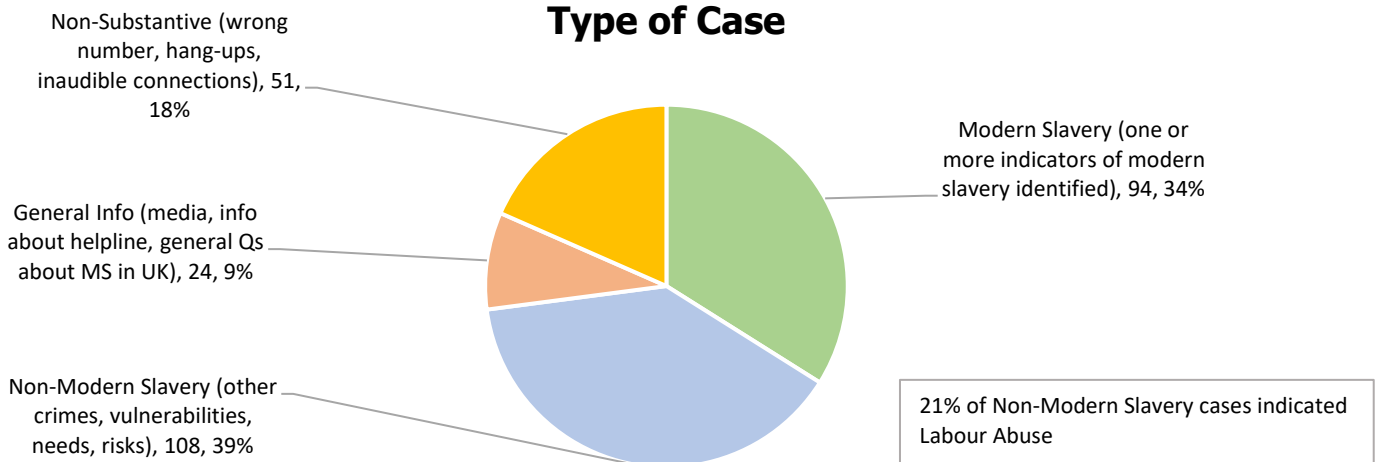

# April 2020

**333** Calls into the helpline - 08000 121 700

**88** Online Reports - [www.modernslaveryhelpline.org](http://www.modernslaveryhelpline.org)

**1** App Submission - Unseen App

**277** Cases | **94** Cases of Modern Slavery

## Type of Case

**181** Potential Victims of Modern Slavery Indicated

**166** Referrals and Signposts

## Referrals and Signposts

**Disclaimer:** This report represents a summary of the calls received into the UK-wide Modern Slavery Helpline and Resource Centre between 1st and 30th April 2020. It is not intended to provide a comprehensive assessment of modern slavery in the UK. The number of potential modern slavery cases and victims indicated are based on the information provided to the Helpline at the time of the contact. The Helpline does not corroborate or seek to prove the information provided.