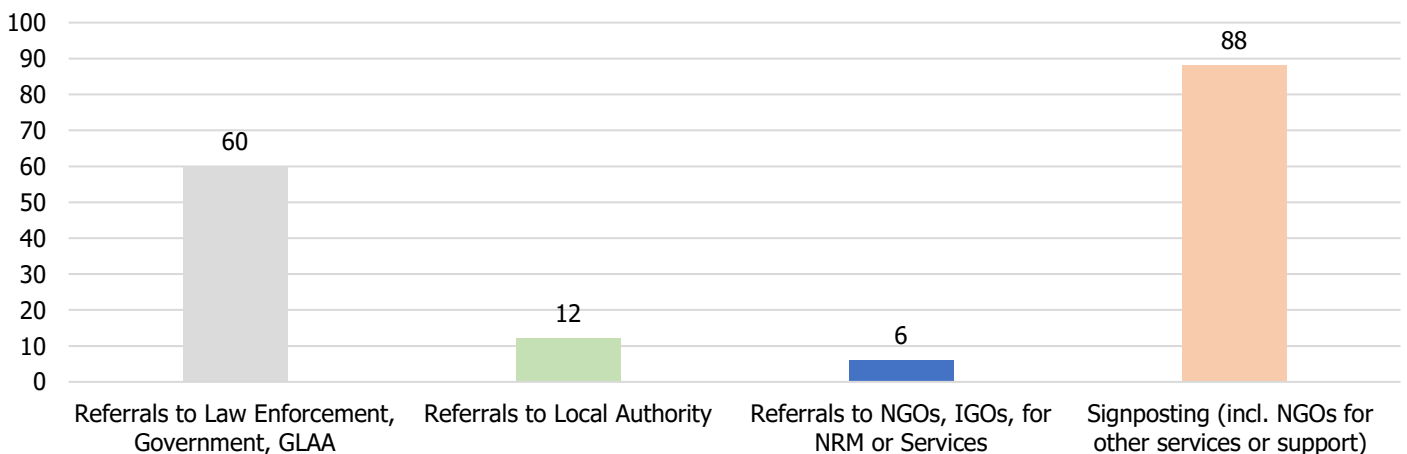

# April 2020

**333** Calls into the helpline - 08000 121 700

**88** Online Reports - [www.modernslaveryhelpline.org](http://www.modernslaveryhelpline.org)

**1** App Submission - Unseen App

**277** Cases | **94** Cases of Modern Slavery

## Type of Case

**181** Potential Victims of Modern Slavery Indicated

**166** Referrals and Signposts

## Referrals and Signposts

**Disclaimer:** This report represents a summary of the calls received into the UK-wide Modern Slavery Helpline and Resource Centre between 1st and 30th April 2020. It is not intended to provide a comprehensive assessment of modern slavery in the UK. The number of potential modern slavery cases and victims indicated are based on the information provided to the Helpline at the time of the contact. The Helpline does not corroborate or seek to prove the information provided.