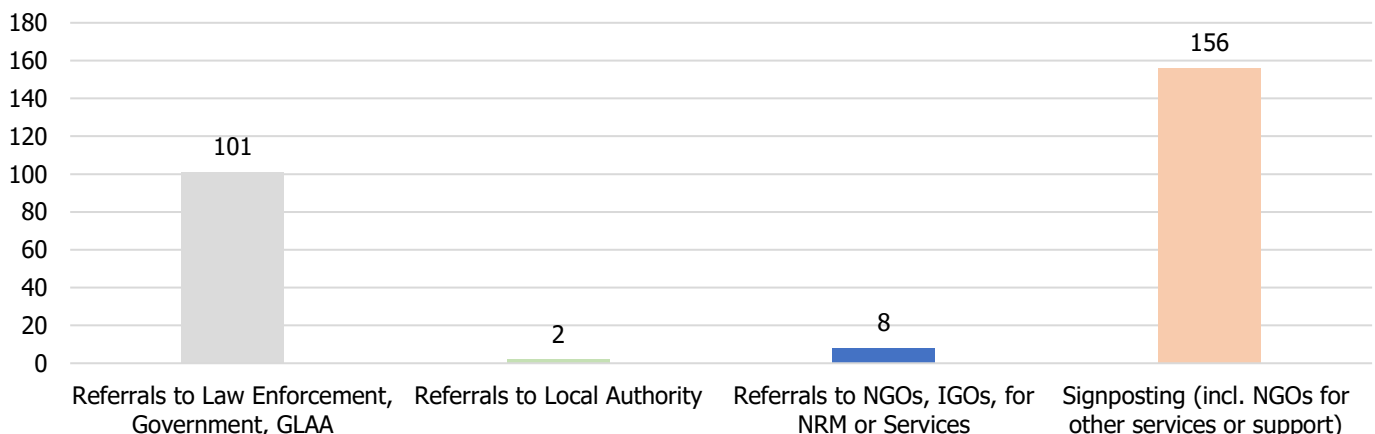

481 Calls into the helpline - 08000 121 700

114 Online Reports - www.modernslaveryhelpline.org

8 App Submissions - Unseen App

404 Cases

143 Cases of Modern Slavery

360 Potential Victims of Modern Slavery Indicated

267 Referrals and Signposts

Referrals and Signposts

Disclaimer: This report represents a summary of the calls received into the UK-wide Modern Slavery Helpline and Resource Centre between 1st and 31st Month 2020. It is not intended to provide a comprehensive assessment of modern slavery in the UK. The number of potential modern slavery cases and victims indicated are based on the information provided to the Helpline at the time of the contact. The Helpline does not corroborate or seek to prove the information provided.