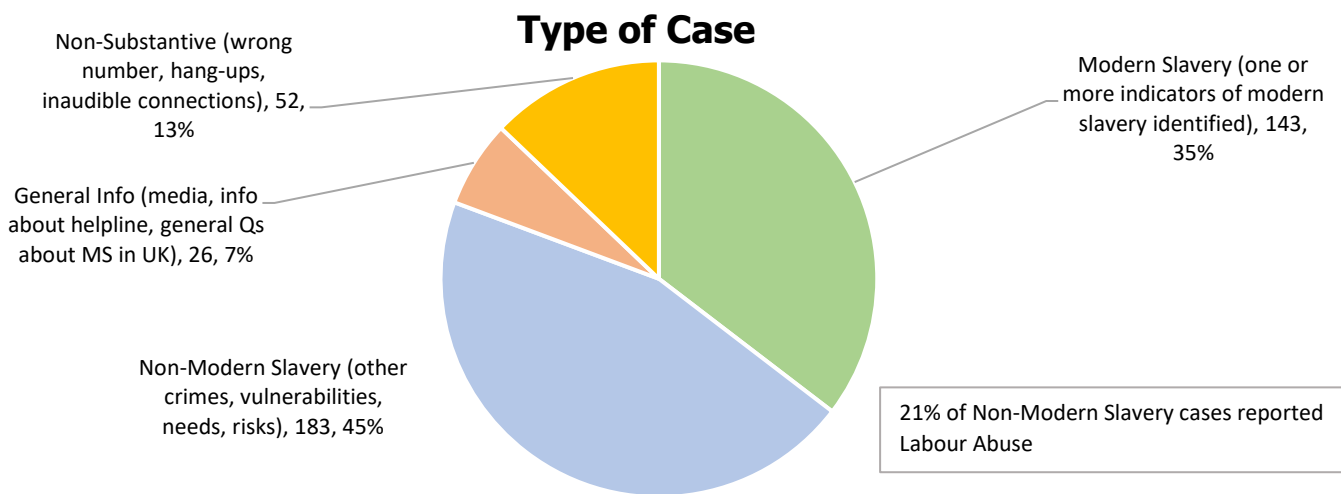

481 Calls into the helpline - 08000 121 700

114 Online Reports - www.modernslaveryhelpline.org

8 App Submissions - Unseen App

404 Cases

143 Cases of Modern Slavery

360 Potential Victims of Modern Slavery Indicated

267 Referrals and Signposts

Referrals and Signposts

Disclaimer: This report represents a summary of the calls received into the UK-wide Modern Slavery Helpline and Resource Centre between 1st and 31st Month 2020. It is not intended to provide a comprehensive assessment of modern slavery in the UK. The number of potential modern slavery cases and victims indicated are based on the information provided to the Helpline at the time of the contact. The Helpline does not corroborate or seek to prove the information provided.