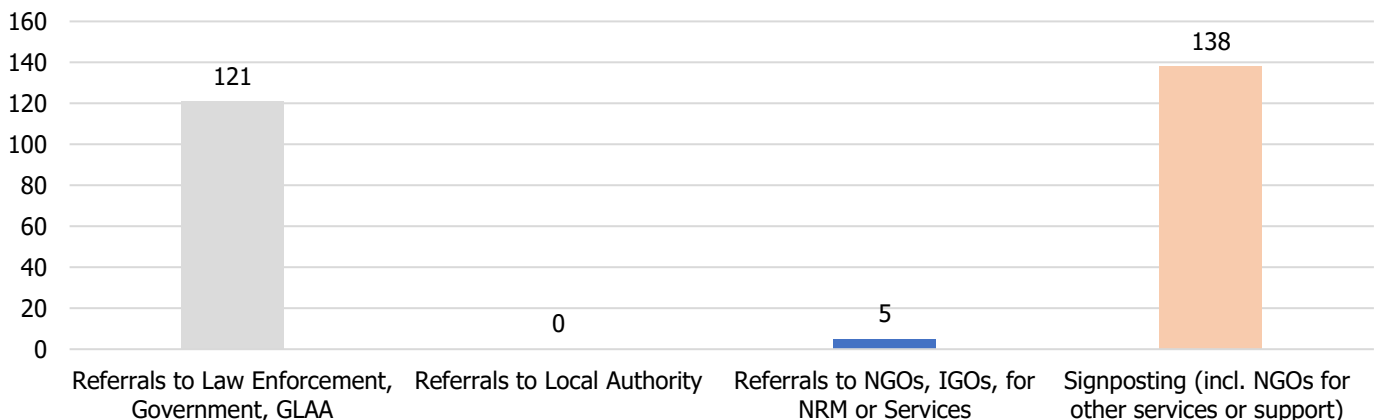

June 2020

574 Calls into the helpline - 08000 121 700

125 Online Reports - www.modernslaveryhelpline.org

15 App Submissions - Unseen App

439 Cases

143 Cases of Modern Slavery

260 Potential Victims of Modern Slavery Indicated

264 Referrals and Signposts

Referrals and Signposts

Disclaimer: This report represents a summary of the calls received into the UK-wide Modern Slavery and Exploitation Helpline between 01 and 30 June 2020. It is not intended to provide a comprehensive assessment of modern slavery in the UK. The number of potential modern slavery cases and victims indicated are based on the information provided to the Helpline at the time of the contact. The Helpline does not corroborate or seek to prove the information provided.