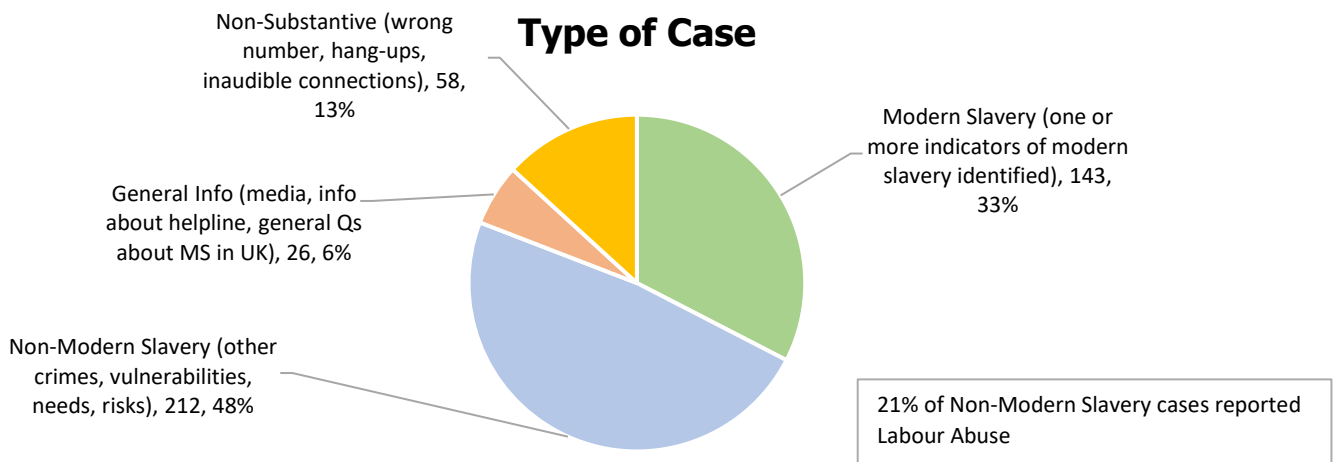

June 2020

574 Calls into the helpline - 08000 121 700

125 Online Reports - www.modernslaveryhelpline.org

15 App Submissions - Unseen App

439 Cases

143 Cases of Modern Slavery

260 Potential Victims of Modern Slavery Indicated

264 Referrals and Signposts

Referrals and Signposts

Disclaimer: This report represents a summary of the calls received into the UK-wide Modern Slavery and Exploitation Helpline between 01 and 30 June 2020. It is not intended to provide a comprehensive assessment of modern slavery in the UK. The number of potential modern slavery cases and victims indicated are based on the information provided to the Helpline at the time of the contact. The Helpline does not corroborate or seek to prove the information provided.