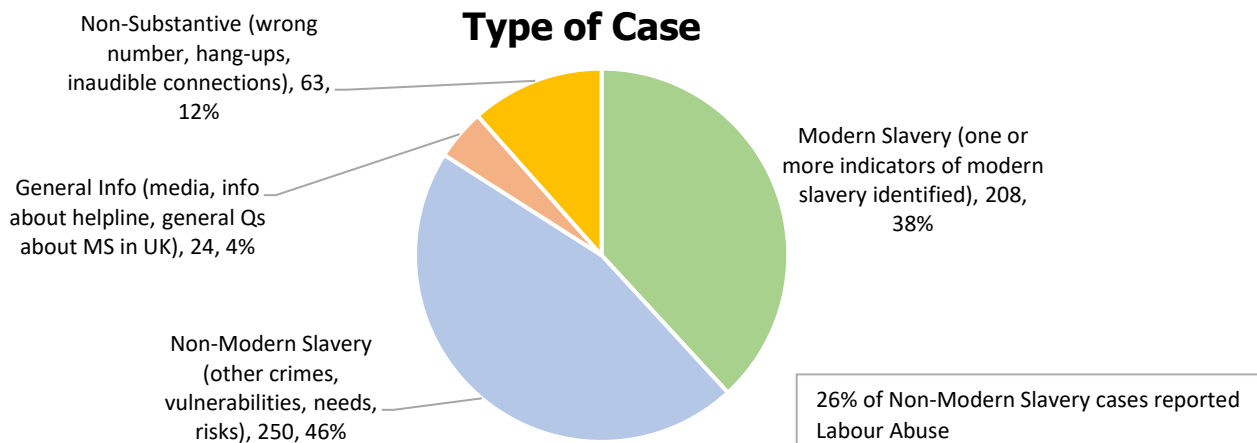

574 Calls into the helpline - 08000 121 700

174 Online Reports - www.modernslaveryhelpline.org

3 App Submissions - Unseen App

545 Cases

208 Cases of Modern Slavery

406 Potential Victims of Modern Slavery Indicated

274 Referrals and Signposts

Referrals and Signposts

Disclaimer: This report represents a summary of the calls received into the UK-wide Modern Slavery and Exploitation Helpline between 1st and 31st July 2020. It is not intended to provide a comprehensive assessment of modern slavery in the UK. The number of potential modern slavery cases and victims indicated are based on the information provided to the Helpline at the time of the contact. The Helpline does not corroborate or seek to prove the information provided.