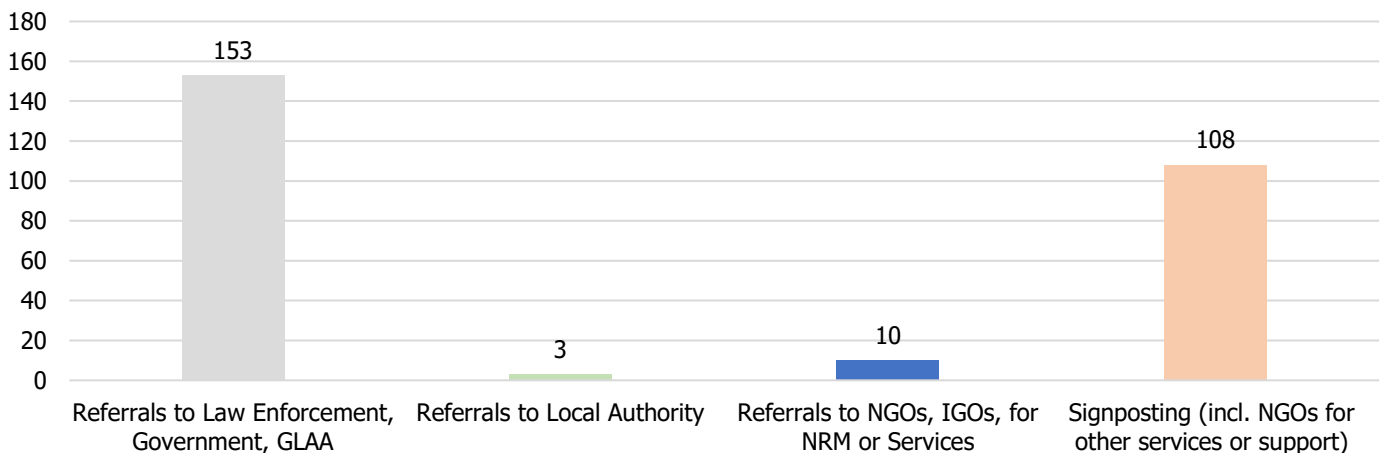

574 Calls into the helpline - 08000 121 700

174 Online Reports - www.modernslaveryhelpline.org

3 App Submissions - Unseen App

545 Cases

208 Cases of Modern Slavery

406 Potential Victims of Modern Slavery Indicated

274 Referrals and Signposts

Referrals and Signposts

Disclaimer: This report represents a summary of the calls received into the UK-wide Modern Slavery and Exploitation Helpline between 1st and 31st July 2020. It is not intended to provide a comprehensive assessment of modern slavery in the UK. The number of potential modern slavery cases and victims indicated are based on the information provided to the Helpline at the time of the contact. The Helpline does not corroborate or seek to prove the information provided.