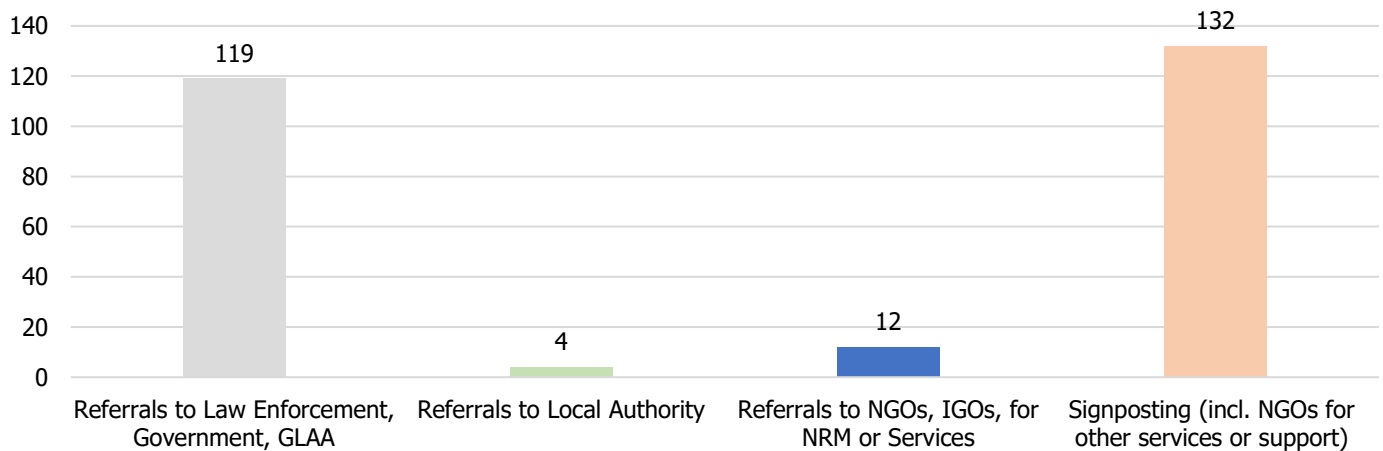

# September 2020

**598** Calls into the helpline - 08000 121 700

**166** Online Reports - [www.modernslaveryhelpline.org](http://www.modernslaveryhelpline.org)

**7** App Submissions - Unseen App

**520** Cases | **154** Cases of Modern Slavery

**254** Potential Victims of Modern Slavery Indicated

**267** Referrals and Signposts

## Referrals and Signposts

**Disclaimer:** This report represents a summary of the calls received into the UK-wide Modern Slavery and Exploitation Helpline between 1<sup>st</sup> and 30<sup>th</sup> September 2020. It is not intended to provide a comprehensive assessment of modern slavery in the UK. The number of potential modern slavery cases and victims indicated are based on the information provided to the Helpline at the time of the contact. The Helpline does not corroborate or seek to prove the information provided.