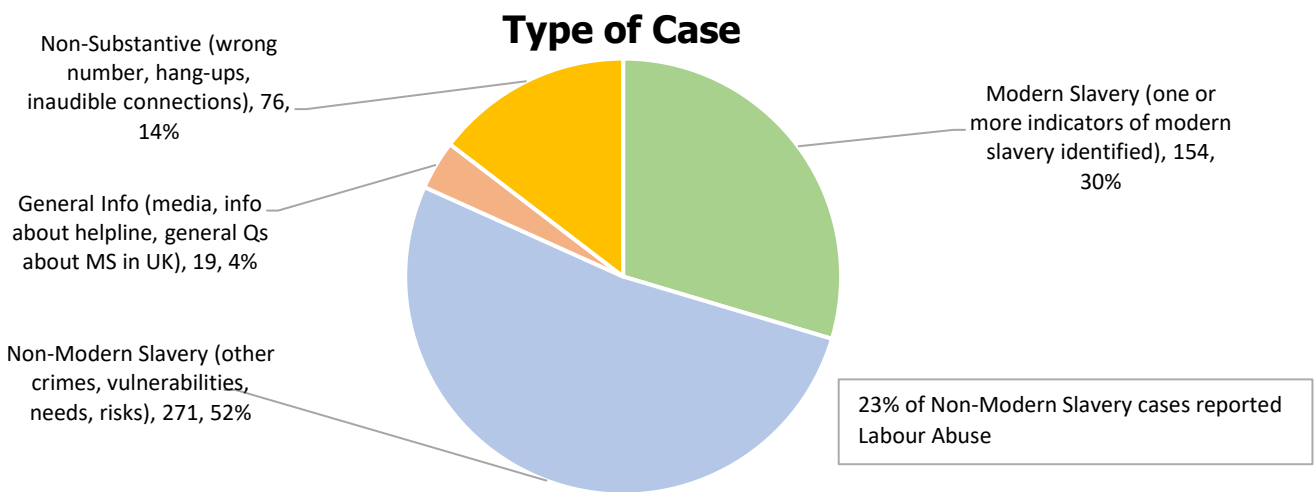

# September 2020

**598** Calls into the helpline - 08000 121 700

**166** Online Reports - [www.modernslaveryhelpline.org](http://www.modernslaveryhelpline.org)

**7** App Submissions - Unseen App

**520** Cases | **154** Cases of Modern Slavery

**254** Potential Victims of Modern Slavery Indicated

**267** Referrals and Signposts

## Referrals and Signposts

**Disclaimer:** This report represents a summary of the calls received into the UK-wide Modern Slavery and Exploitation Helpline between 1<sup>st</sup> and 30<sup>th</sup> September 2020. It is not intended to provide a comprehensive assessment of modern slavery in the UK. The number of potential modern slavery cases and victims indicated are based on the information provided to the Helpline at the time of the contact. The Helpline does not corroborate or seek to prove the information provided.