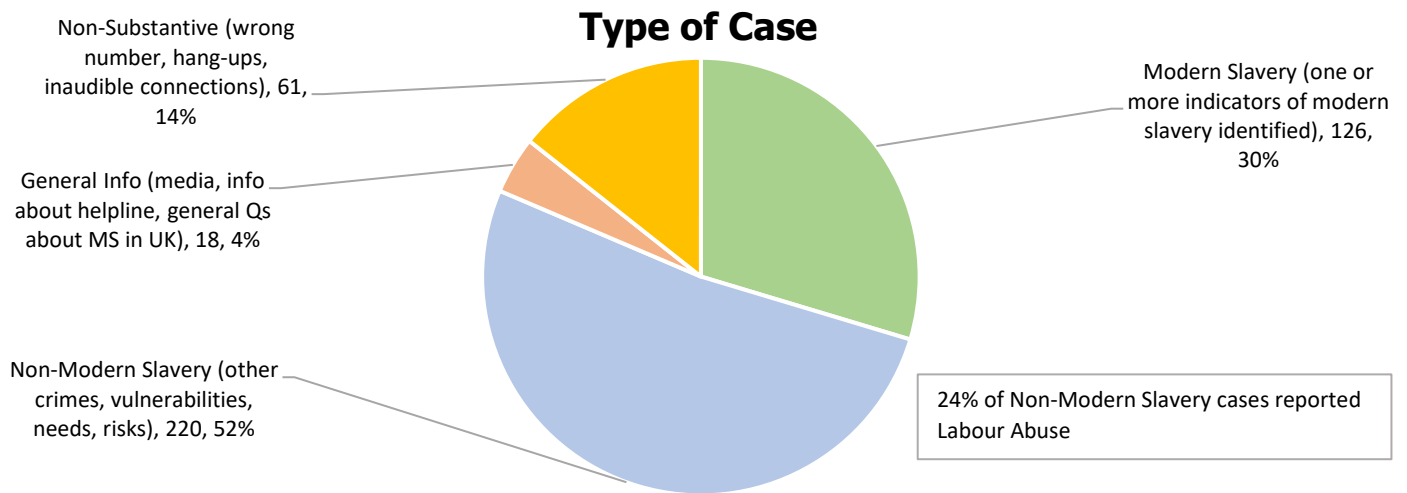

November 2020

495 Calls into the helpline - 08000 121 700

130 Online Reports - www.modernslaveryhelpline.org

2 App Submissions - Unseen App

425 Cases | **126** Cases of Modern Slavery

211 Potential Victims of Modern Slavery Indicated

204 Referrals and Signposts

Referrals and Signposts

Disclaimer: This report represents a summary of the calls received into the UK-wide Modern Slavery and Exploitation Helpline between 1st and 30th November 2020. It is not intended to provide a comprehensive assessment of modern slavery in the UK. The number of potential modern slavery cases and victims indicated are based on the information provided to the Helpline at the time of the contact. The Helpline does not corroborate or seek to prove the information provided.