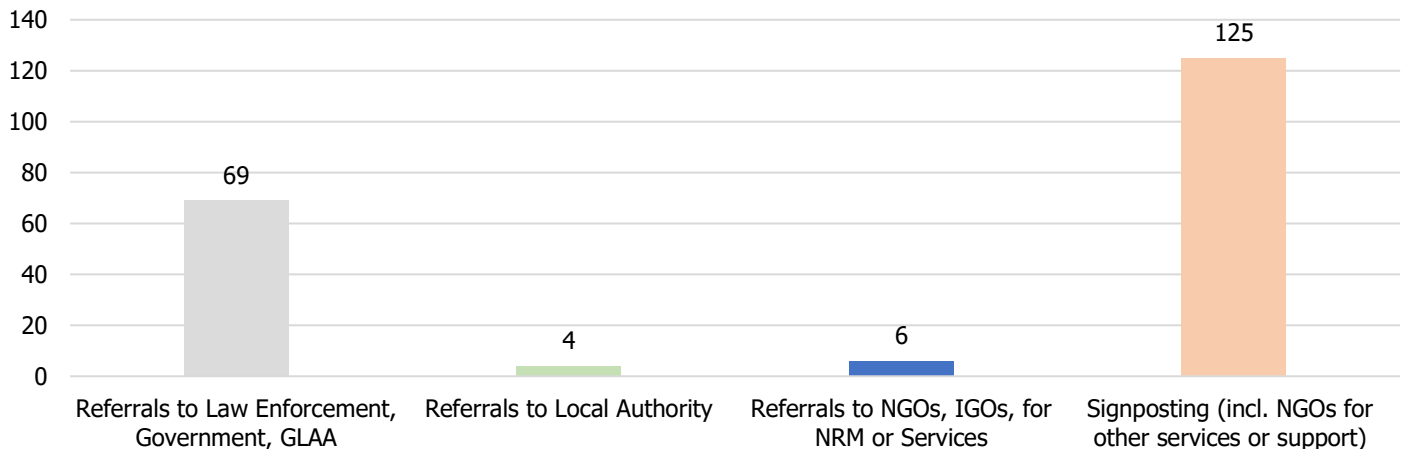

November 2020

495 Calls into the helpline - 08000 121 700

130 Online Reports - www.modernslaveryhelpline.org

2 App Submissions - Unseen App

425 Cases | **126** Cases of Modern Slavery

211 Potential Victims of Modern Slavery Indicated

204 Referrals and Signposts

Referrals and Signposts

Disclaimer: This report represents a summary of the calls received into the UK-wide Modern Slavery and Exploitation Helpline between 1st and 30th November 2020. It is not intended to provide a comprehensive assessment of modern slavery in the UK. The number of potential modern slavery cases and victims indicated are based on the information provided to the Helpline at the time of the contact. The Helpline does not corroborate or seek to prove the information provided.