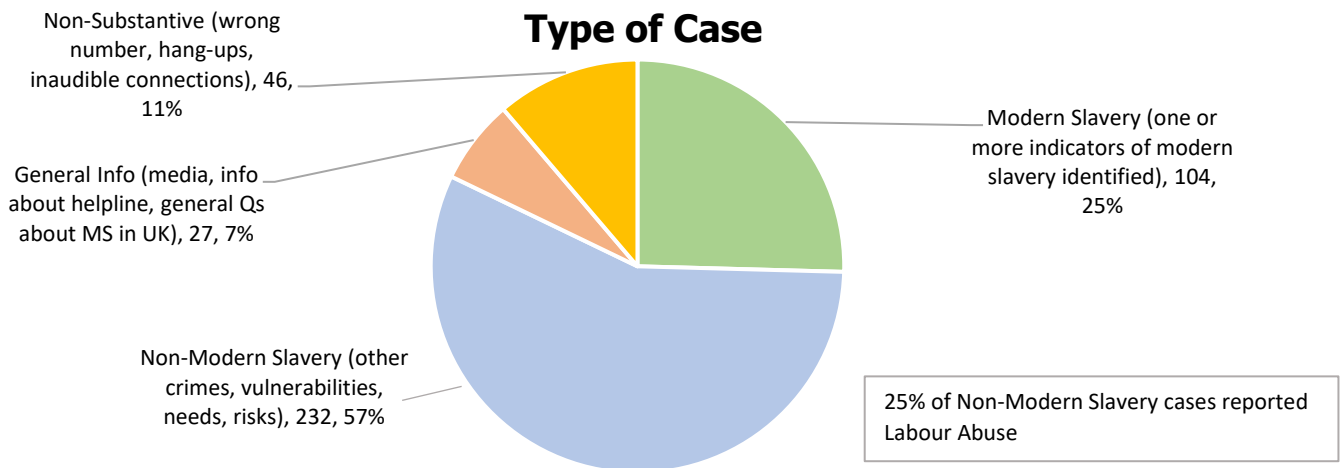

December 2020

429 Calls into the helpline - 08000 121 700

183 Online Reports - www.modernslaveryhelpline.org

6 App Submissions - Unseen App

409 Cases | **104** Cases of Modern Slavery

172 Potential Victims of Modern Slavery Indicated

227 Referrals and Signposts

Referrals and Signposts

Disclaimer: This report represents a summary of the calls received into the UK-wide Modern Slavery and Exploitation Helpline between 1st and 31st December 2020. It is not intended to provide a comprehensive assessment of modern slavery in the UK. The number of potential modern slavery cases and victims indicated are based on the information provided to the Helpline at the time of the contact. The Helpline does not corroborate or seek to prove the information provided.