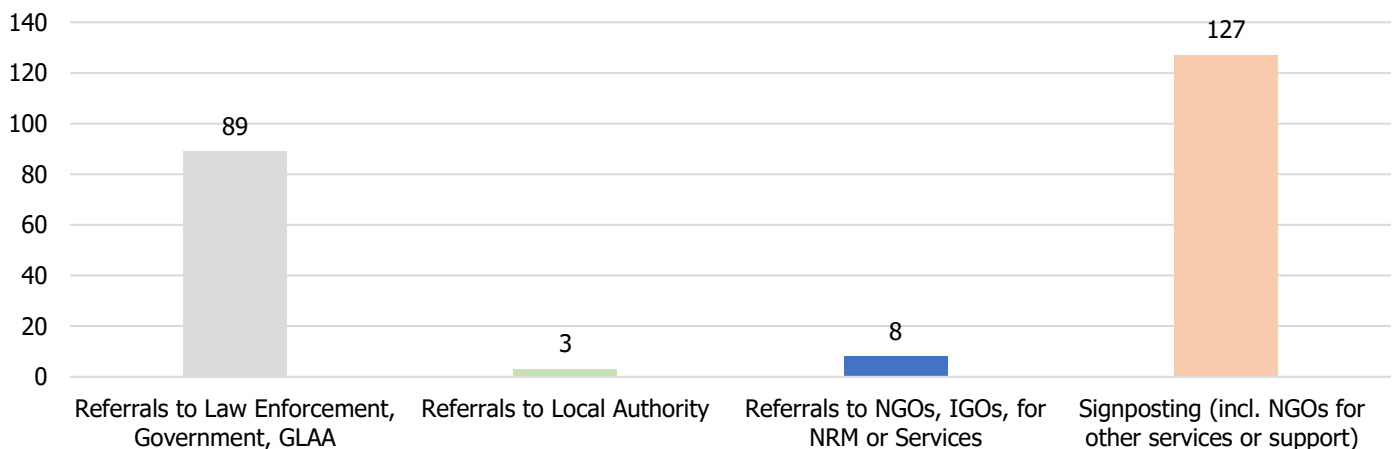

December 2020

429 Calls into the helpline - 08000 121 700

183 Online Reports - www.modernslaveryhelpline.org

6 App Submissions - Unseen App

409 Cases | **104** Cases of Modern Slavery

172 Potential Victims of Modern Slavery Indicated

227 Referrals and Signposts

Referrals and Signposts

Disclaimer: This report represents a summary of the calls received into the UK-wide Modern Slavery and Exploitation Helpline between 1st and 31st December 2020. It is not intended to provide a comprehensive assessment of modern slavery in the UK. The number of potential modern slavery cases and victims indicated are based on the information provided to the Helpline at the time of the contact. The Helpline does not corroborate or seek to prove the information provided.