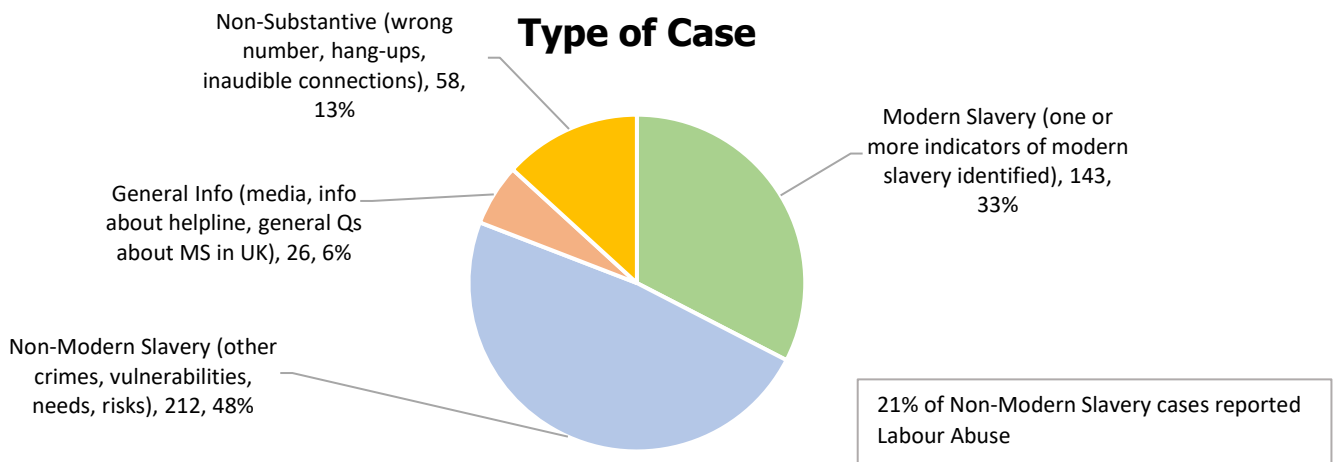

June 2020

497 Calls into the helpline - 08000 121 700

126 Online Reports - www.modernslaveryhelpline.org

2 App Submissions - Unseen App

439 Cases

143 Cases of Modern Slavery

260 Potential Victims of Modern Slavery Indicated

264 Referrals and Signposts

Referrals and Signposts

Disclaimer: This report represents a summary of the calls received into the UK-wide Modern Slavery and Exploitation Helpline between 01 and 30 June 2020. It is not intended to provide a comprehensive assessment of modern slavery in the UK. The number of potential modern slavery cases and victims indicated are based on the information provided to the Helpline at the time of the contact. The Helpline does not corroborate or seek to prove the information provided.