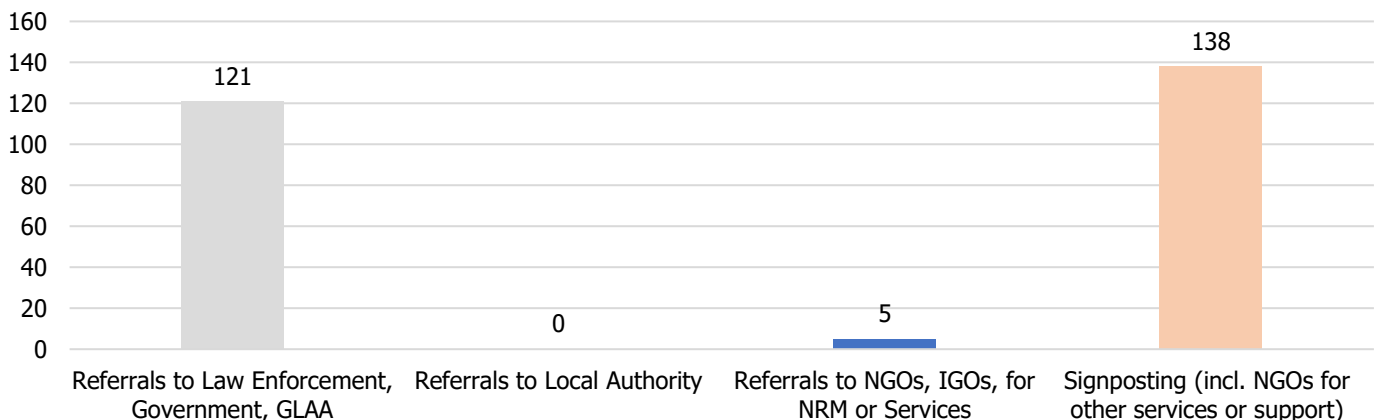

June 2020

497 Calls into the helpline - 08000 121 700

126 Online Reports - www.modernslaveryhelpline.org

2 App Submissions - Unseen App

439 Cases

143 Cases of Modern Slavery

260 Potential Victims of Modern Slavery Indicated

264 Referrals and Signposts

Referrals and Signposts

Disclaimer: This report represents a summary of the calls received into the UK-wide Modern Slavery and Exploitation Helpline between 01 and 30 June 2020. It is not intended to provide a comprehensive assessment of modern slavery in the UK. The number of potential modern slavery cases and victims indicated are based on the information provided to the Helpline at the time of the contact. The Helpline does not corroborate or seek to prove the information provided.