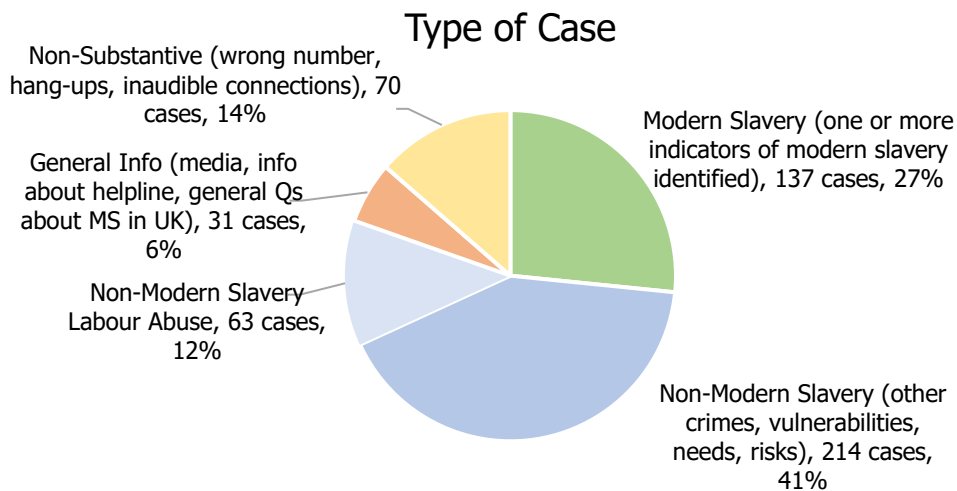

February 2021

513 Calls into the helpline - 08000 121 700

161 Online Reports - www.modernslaveryhelpline.org

1 App Submissions - Unseen App

515 Cases

137 Cases of Modern Slavery

242 Potential Victims of Modern Slavery Indicated

359 Referrals and Signposts

Referrals and Signposts

Disclaimer: This report represents a summary of reports made to the UK-wide Modern Slavery & Exploitation Helpline between 1st and 31st March 2021. It is not intended to provide a comprehensive assessment of modern slavery in the UK. The number of potential modern slavery cases and victims indicated are based on the information provided to the Helpline at the time of the contact. The Helpline does not corroborate or seek to prove the information provided.