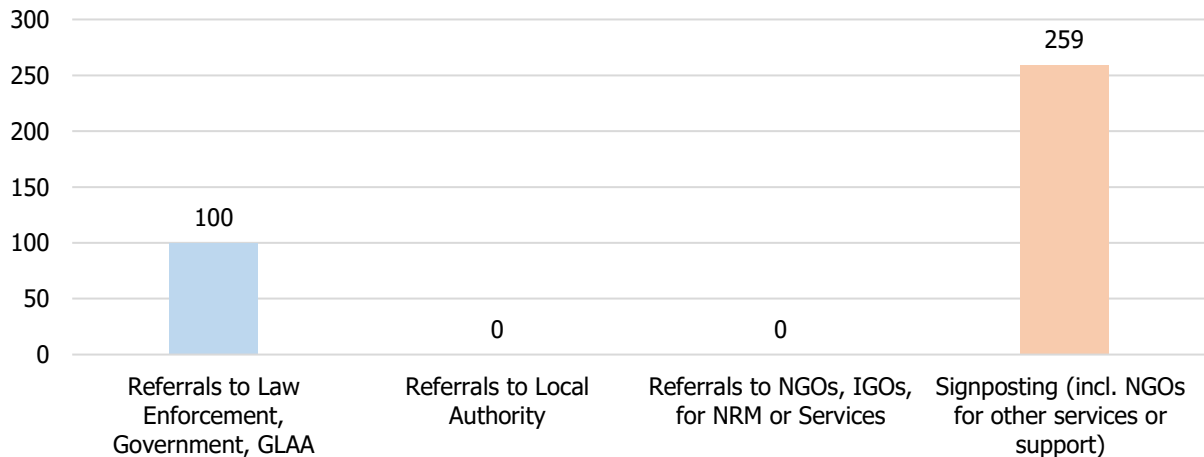

February 2021

513 Calls into the helpline - 08000 121 700

161 Online Reports - www.modernslaveryhelpline.org

1 App Submissions - Unseen App

515 Cases

137 Cases of Modern Slavery

242 Potential Victims of Modern Slavery Indicated

359 Referrals and Signposts

Referrals and Signposts

Disclaimer: This report represents a summary of reports made to the UK-wide Modern Slavery & Exploitation Helpline between 1st and 31st March 2021. It is not intended to provide a comprehensive assessment of modern slavery in the UK. The number of potential modern slavery cases and victims indicated are based on the information provided to the Helpline at the time of the contact. The Helpline does not corroborate or seek to prove the information provided.